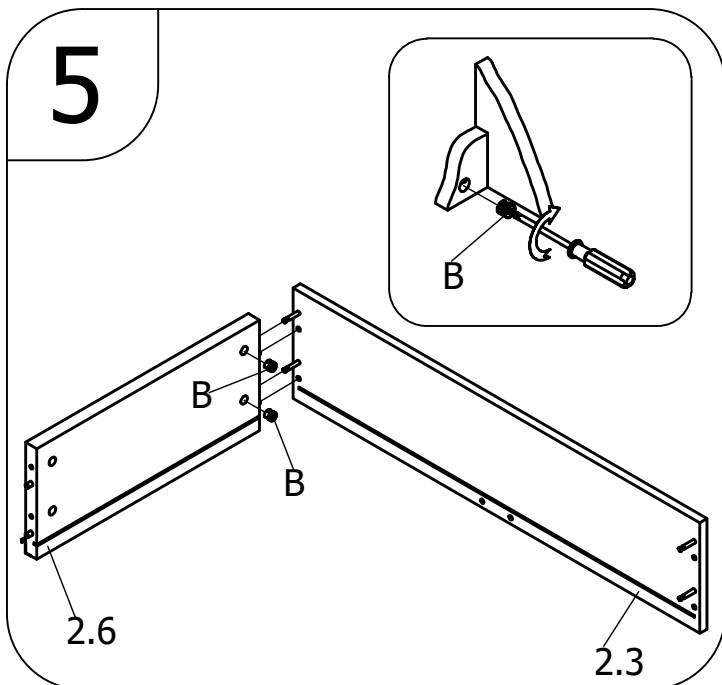

ASSEMBLY INSTRUCTION
MONTAGE HANDLEIDING
MONTAGE ANLEITUNG
NOTICE DE MONTAGE
MANUAL DE MONTAJE

UK
NL
D
F
ESP

MODEL
TYPE
COLOUR
ART.CODE

:COMBIFLEX
:3-DRAWERS UNIT
:WHITE
:414146.11.

Distributor:

BOPITA
Energieweg 1
6662 NS Elst
The Netherlands

www.bopita.com

30.01.2020.

A  28X artcode: 444003	B  28X artcode: 444004	C  M6X60 1X artcode: 441045	D  M6 1X artcode: 442004	E  Ø8X35 41X artcode:	F  3,5X35 12X artcode: 431023
G  8X artcode: 973006	H  4X16 16X artcode: 431011	I  2X artcode: 897019	J  2X artcode: 897018	K  3,5X25 6X artcode: 431008	L  1X artcode: 445001