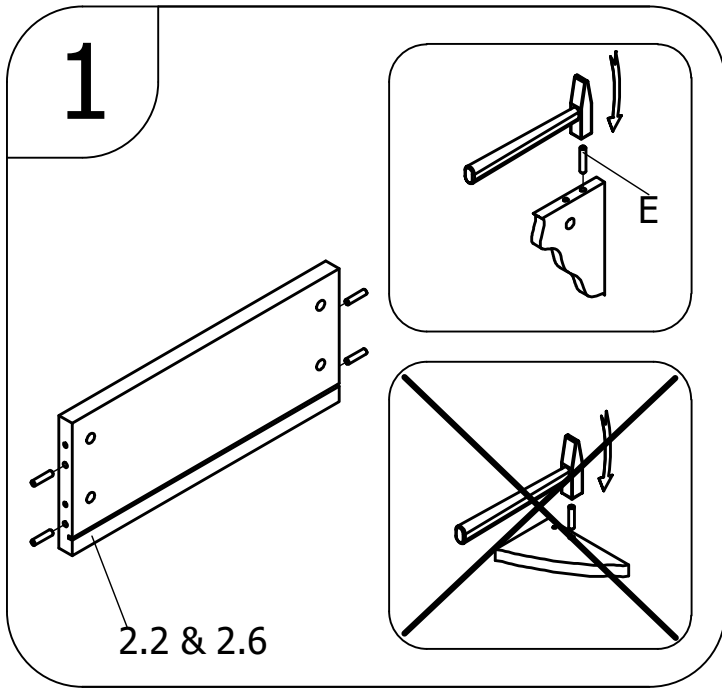

ASSEMBLY INSTRUCTION
MONTAGE HANDLEIDING
MONTAGE ANLEITUNG
NOTICE DE MONTAGE
MANUAL DE MONTAJE

UK
NL
D
F
ESP

MODEL
TYPE
COLOUR
ART.CODE

:COMBIFLEX
:3-DRAWERS UNIT
:WHITE
:414146.11.

Distributor:

BOPITA
Energieweg 1
6662 NS Elst
The Netherlands

www.bopita.com

30.01.2020.

A  28X artcode: 444003	B  28X artcode: 444004	C  M6X60 1X artcode: 441045	D  M6 1X artcode: 442004	E  Ø8X35 41X artcode:	F  3,5X35 12X artcode: 431023
G  8X artcode: 973006	H  4X16 16X artcode: 431011	I  2X artcode: 897019	J  2X artcode: 897018	K  3,5X25 6X artcode: 431008	L  1X artcode: 445001