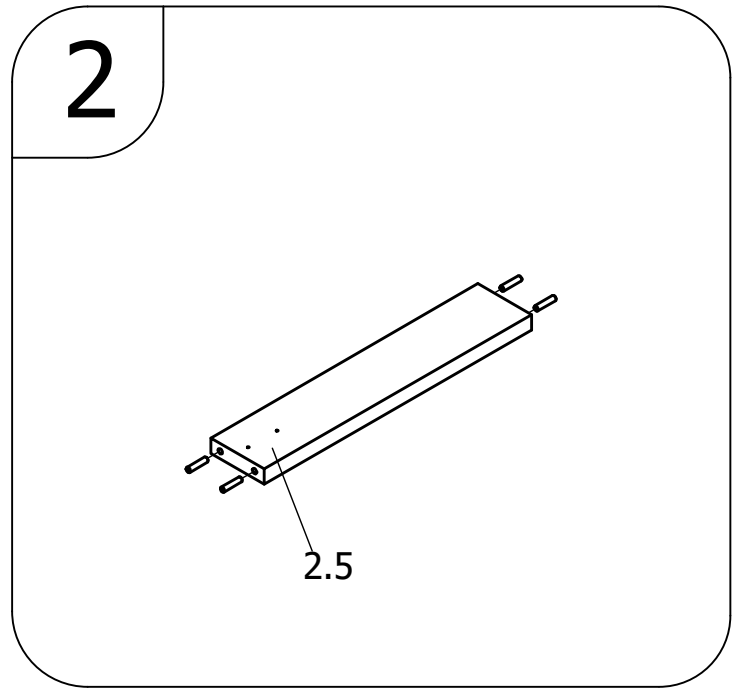

ASSEMBLY INSTRUCTION
MONTAGE HANDLEIDING
MONTAGE ANLEITUNG
NOTICE DE MONTAGE
MANUAL DE MONTAJE

UK
NL
D
F
ESP

MODEL
TYPE
COLOUR
ART.CODE

:COMBIFLEX
:3-DRAWERS UNIT
:WHITE
:414146.11.

Distributor:

BOPITA
Energieweg 1
6662 NS Elst
The Netherlands

www.bopita.com

30.01.2020.

A  28X artcode: 444003	B  28X artcode: 444004	C  M6X60 1X artcode: 441045	D  M6 1X artcode: 442004	E  Ø8X35 41X artcode:	F  3,5X35 12X artcode: 431023
G  8X artcode: 973006	H  4X16 16X artcode: 431011	I  2X artcode: 897019	J  2X artcode: 897018	K  3,5X25 6X artcode: 431008	L  1X artcode: 445001