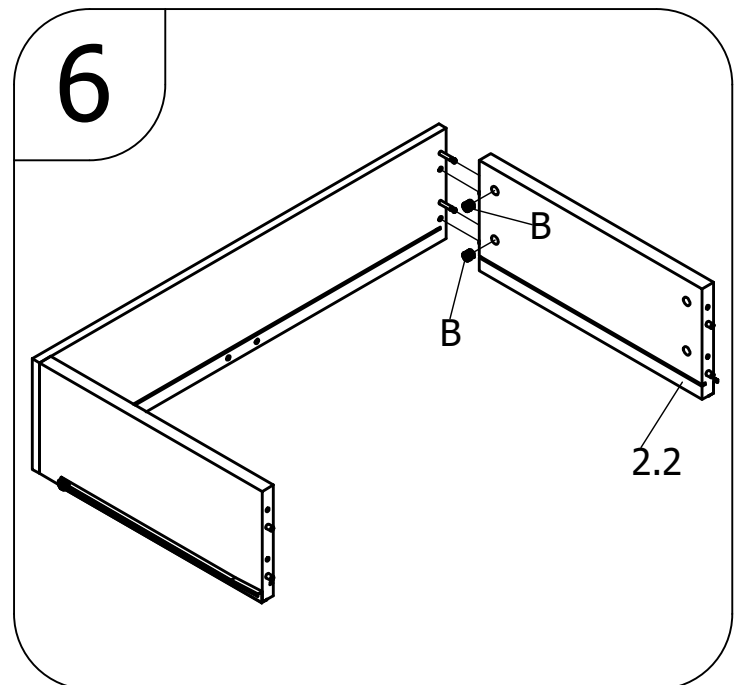

ASSEMBLY INSTRUCTION
MONTAGE HANDLEIDING
MONTAGE ANLEITUNG
NOTICE DE MONTAGE
MANUAL DE MONTAJE

UK
NL
D
F
ESP

MODEL
TYPE
COLOUR
ART.CODE

:COMBIFLEX
:3-DRAWERS UNIT
:WHITE
:414146.11.

Distributor:

BOPITA
Energieweg 1
6662 NS Elst
The Netherlands

www.bopita.com

30.01.2020.

A  28X artcode: 444003	B  28X artcode: 444004	C  M6X60 1X artcode: 441045	D  M6 1X artcode: 442004	E  Ø8X35 41X artcode:	F  3,5X35 12X artcode: 431023
G  8X artcode: 973006	H  4X16 16X artcode: 431011	I  2X artcode: 897019	J  2X artcode: 897018	K  3,5X25 6X artcode: 431008	L  1X artcode: 445001