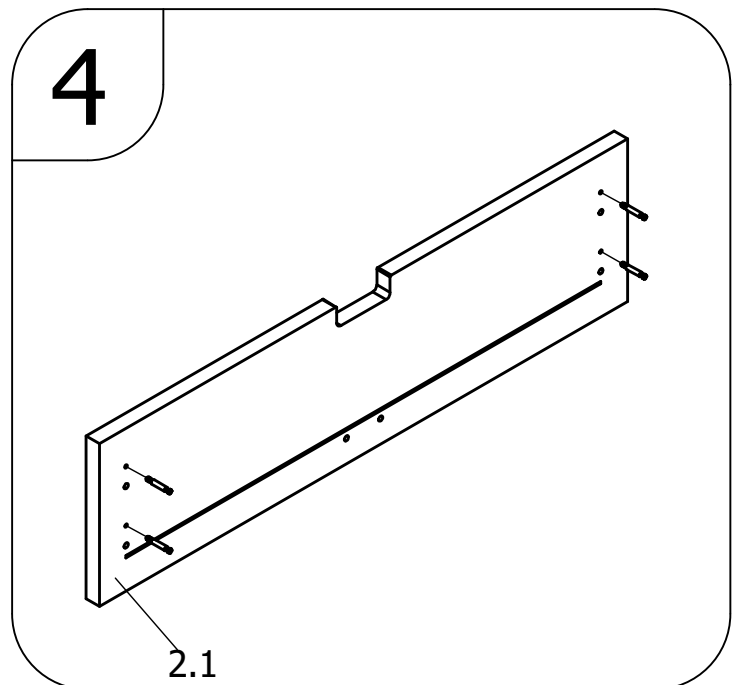

ASSEMBLY INSTRUCTION
MONTAGE HANDLEIDING
MONTAGE ANLEITUNG
NOTICE DE MONTAGE
MANUAL DE MONTAJE

UK
NL
D
F
ESP

MODEL
TYPE
COLOUR
ART.CODE

:COMBIFLEX
:3-DRAWERS UNIT
:WHITE
:414146.11.

Distributor:

BOPITA
Energieweg 1
6662 NS Elst
The Netherlands

www.bopita.com

30.01.2020.

A  28X artcode: 444003	B  28X artcode: 444004	C  M6X60 1X artcode: 441045	D  M6 1X artcode: 442004	E  Ø8X35 41X artcode:	F  3,5X35 12X artcode: 431023
G  8X artcode: 973006	H  4X16 16X artcode: 431011	I  2X artcode: 897019	J  2X artcode: 897018	K  3,5X25 6X artcode: 431008	L  1X artcode: 445001