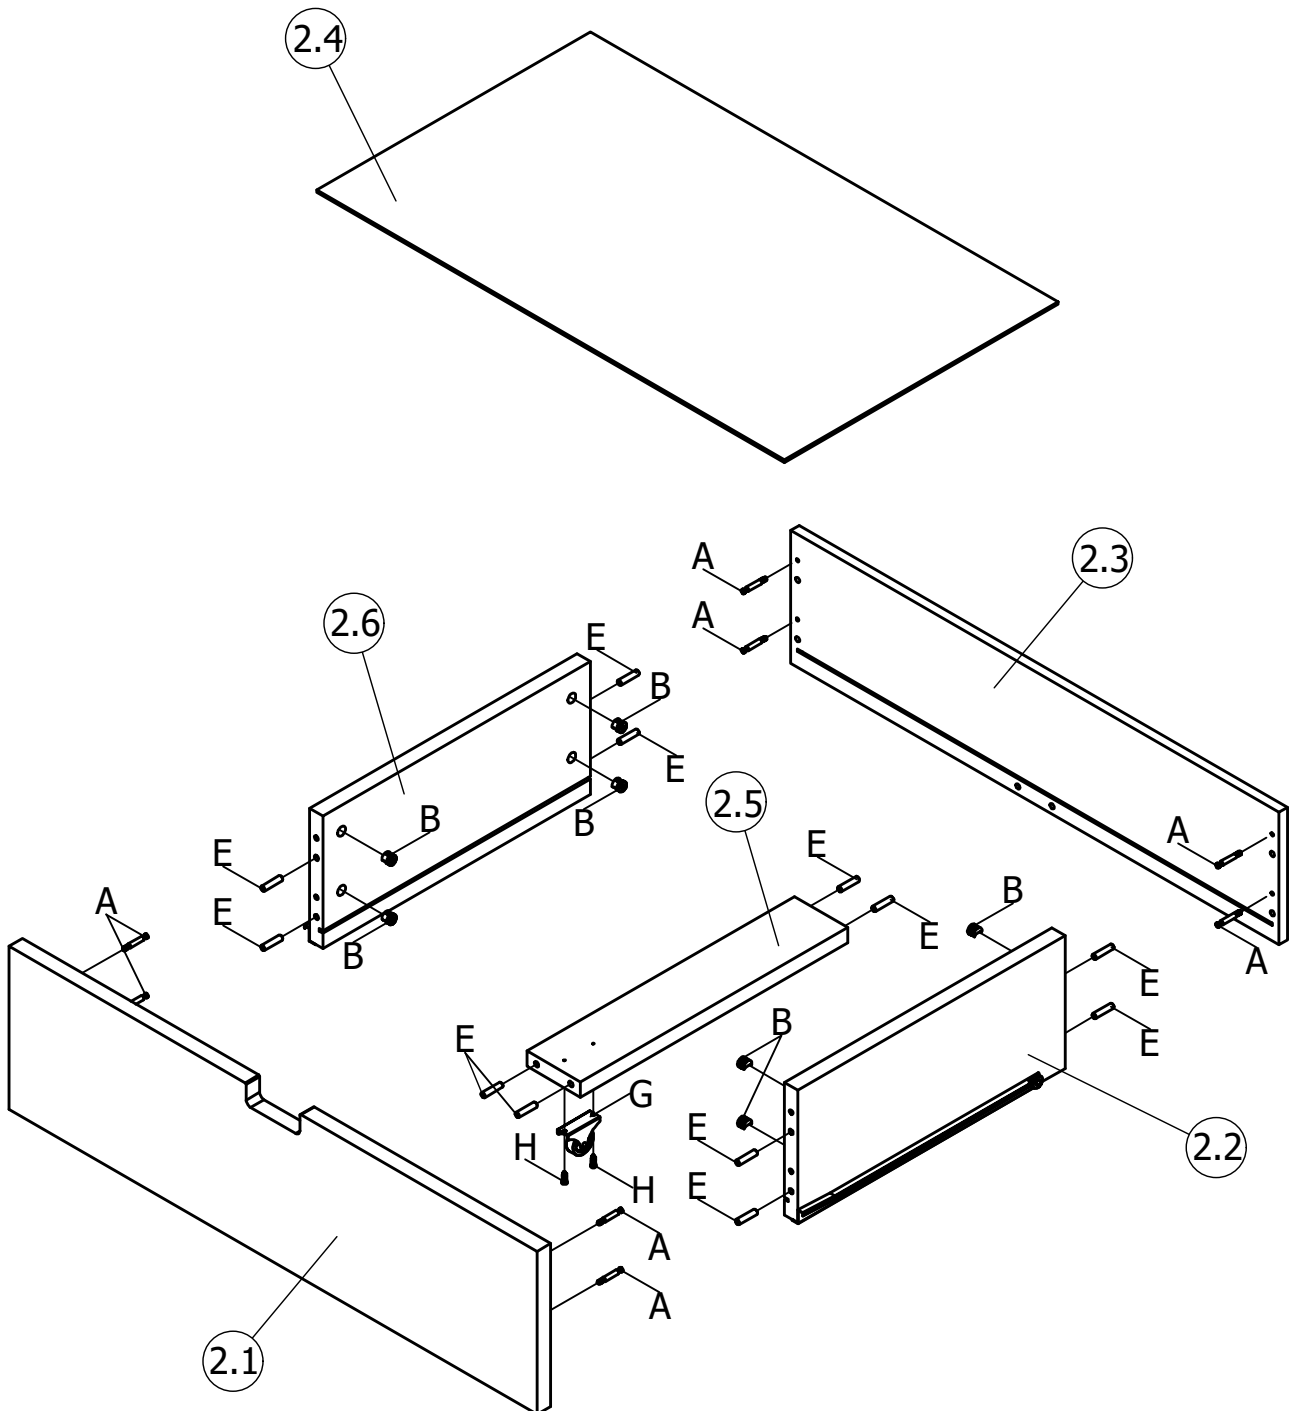

ASSEMBLY INSTRUCTION
MONTAGE HANDLEIDING
MONTAGE ANLEITUNG
NOTICE DE MONTAGE
MANUAL DE MONTAJE

UK
NL
D
F
ESP

MODEL
TYPE
COLOUR
ART.CODE

:COMBIFLEX
:3-DRAWERS UNIT
:WHITE
:414146.11.

Distributor:

BOPITA
Energieweg 1
6662 NS Elst
The Netherlands

www.bopita.com

30.01.2020.

A  28X artcode: 444003	B  28X artcode: 444004	C  M6X60 1X artcode: 441045	D  M6 1X artcode: 442004	E  Ø8X35 41X artcode:	F  3,5X35 12X artcode: 431023
G  8X artcode: 973006	H  4X16 16X artcode: 431011	I  2X artcode: 897019	J  2X artcode: 897018	K  3,5X25 6X artcode: 431008	L  1X artcode: 445001