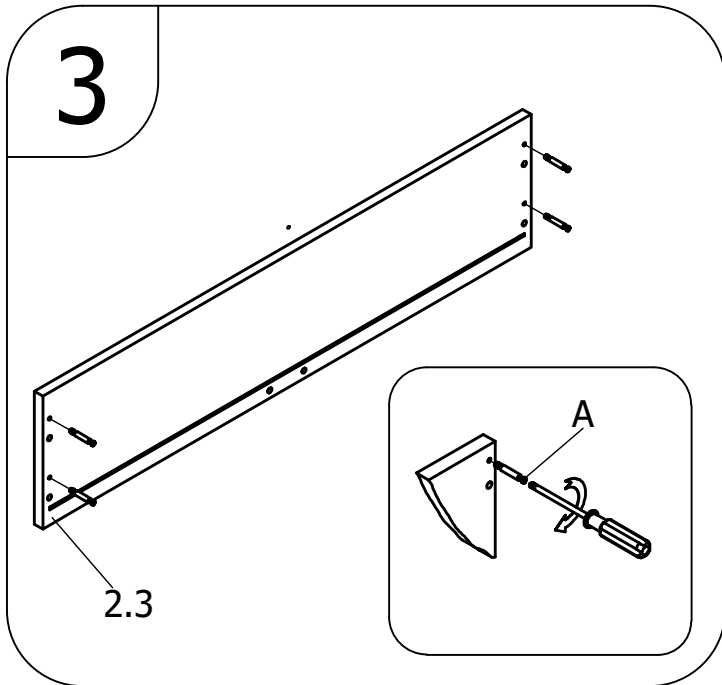

ASSEMBLY INSTRUCTION
MONTAGE HANDLEIDING
MONTAGE ANLEITUNG
NOTICE DE MONTAGE
MANUAL DE MONTAJE

UK
NL
D
F
ESP

MODEL
TYPE
COLOUR
ART.CODE

:COMBIFLEX
:3-DRAWERS UNIT
:WHITE
:414146.11.

Distributor:

BOPITA
Energieweg 1
6662 NS Elst
The Netherlands

www.bopita.com

30.01.2020.

A  28X artcode: 444003	B  28X artcode: 444004	C  M6X60 1X artcode: 441045	D  M6 1X artcode: 442004	E  Ø8X35 41X artcode:	F  3,5X35 12X artcode: 431023
G  8X artcode: 973006	H  4X16 16X artcode: 431011	I  2X artcode: 897019	J  2X artcode: 897018	K  3,5X25 6X artcode: 431008	L  1X artcode: 445001