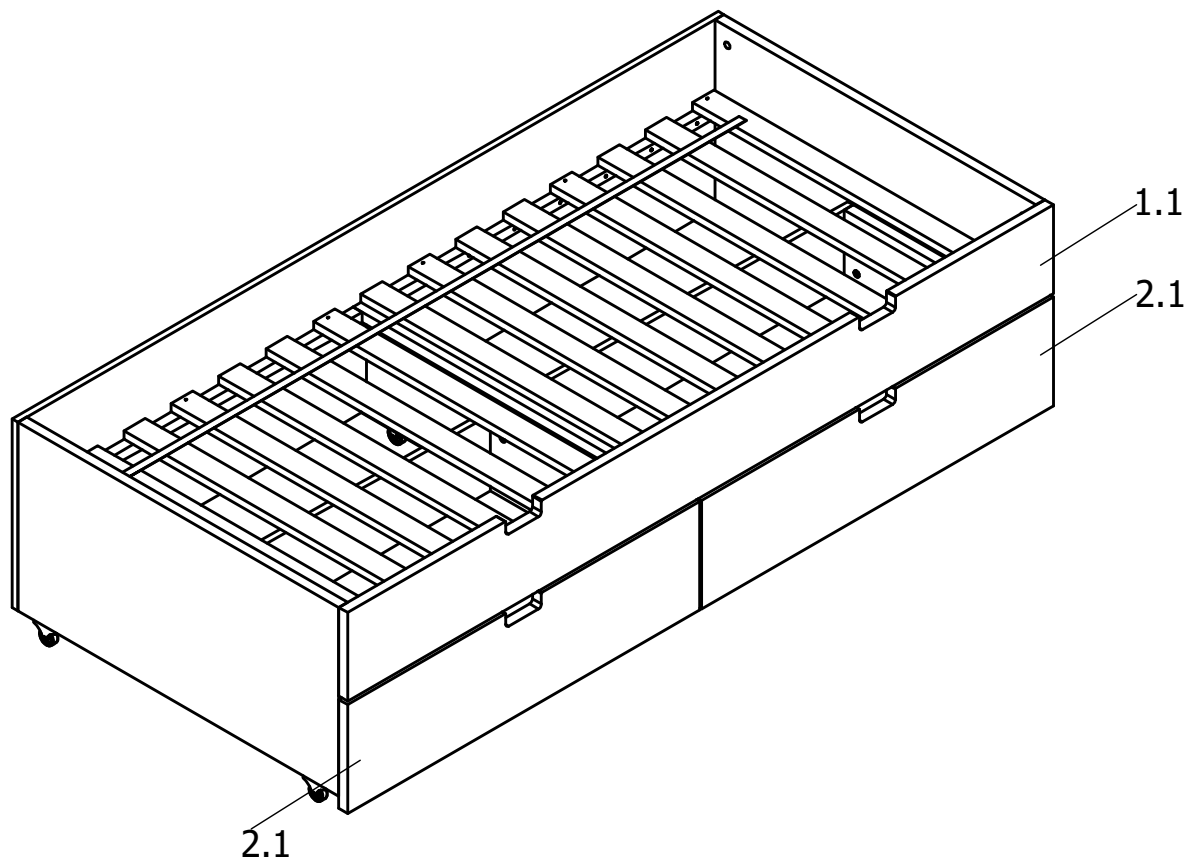

ASSEMBLY INSTRUCTION
MONTAGE HANDLEIDING
MONTAGE ANLEITUNG
NOTICE DE MONTAGE
MANUAL DE MONTAJE

UK
NL
D
F
ESP

MODEL
TYPE
COLOUR
ART.CODE

:COMBIFLEX
:3-DRAWERS UNIT
:WHITE
:414146.11.

Distributor:

BOPITA
Energieweg 1
6662 NS Elst
The Netherlands

www.bopita.com

30.01.2020.

A  28X artcode: 444003	B  28X artcode: 444004	C  M6X60 1X artcode: 441045	D  M6 1X artcode: 442004	E  Ø8X35 41X artcode:	F  3,5X35 12X artcode: 431023
G  8X artcode: 973006	H  4X16 16X artcode: 431011	I  2X artcode: 897019	J  2X artcode: 897018	K  3,5X25 6X artcode: 431008	L  1X artcode: 445001