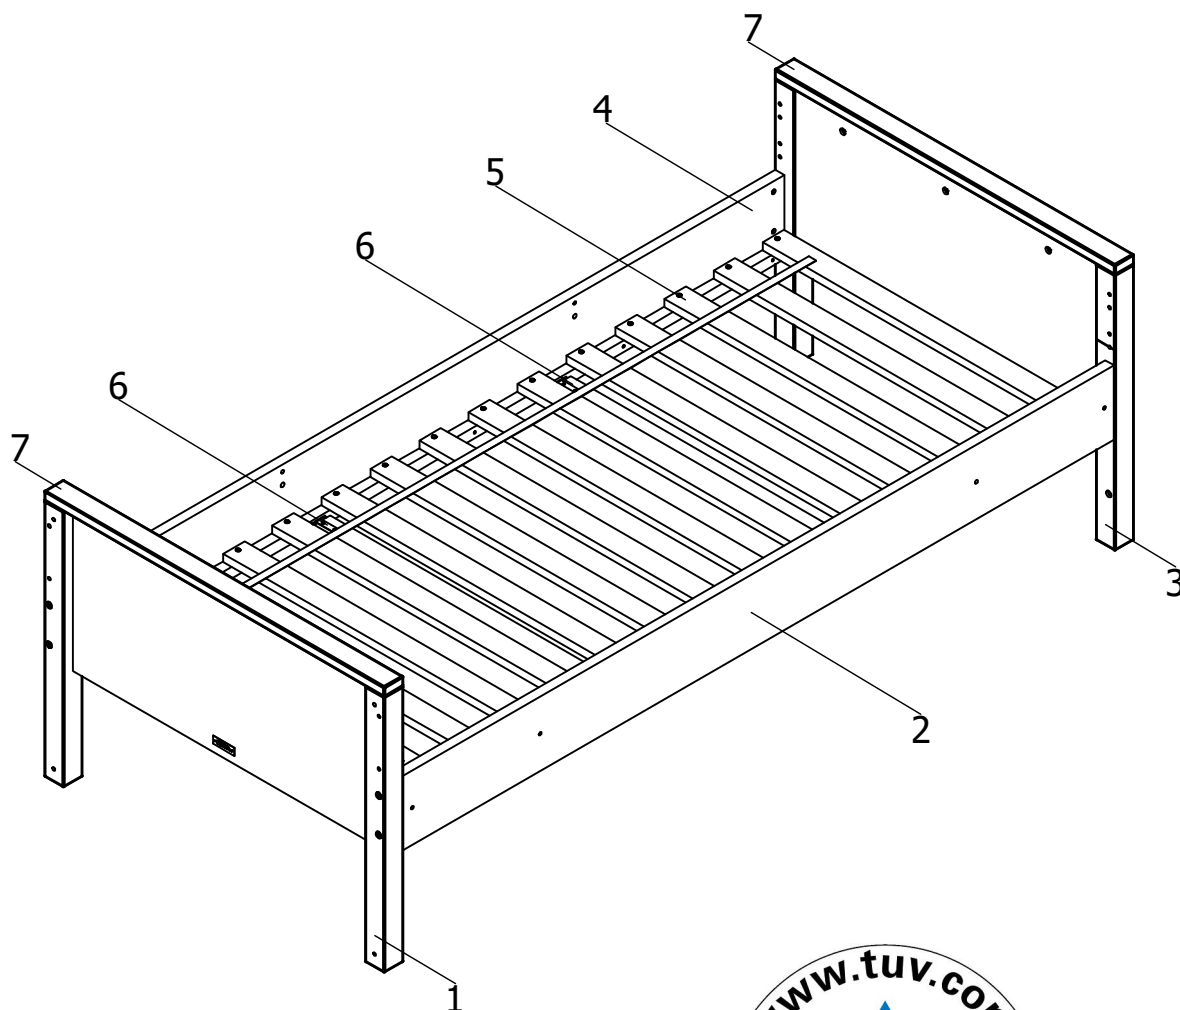

bopita®

ASSEMBLY INSTRUCTION
MONTAGE HANDLEIDING
MONTAGE ANLEITUNG
NOTICE DE MONTAGE
MANUAL DE MONTAJE

UK
NL
D
F
ESP

MODEL : COMBIFLEX
TYPE : BASIC BED 90X200
COLOUR : WHITE
ART.CODE : 430146.11.

Distributor:

BOPITA
Energieweg 1
6662 NS Elst
The Netherlands

www.bopita.com

31.01.2020.

A 	B 
M6X100 8X	M6 8X
artcode:441028	artcode:442004
C 	D 
4X	4X
artcode:446107	artcode:446108
E 	F 
3,5X16 8X	3,5x25 8X
artcode:431006	artcode:431008
G 	H 
5X40 30X	Ø8X40 8X
artcode:431034	artcode:
I 	
1X	
artcode:445001	