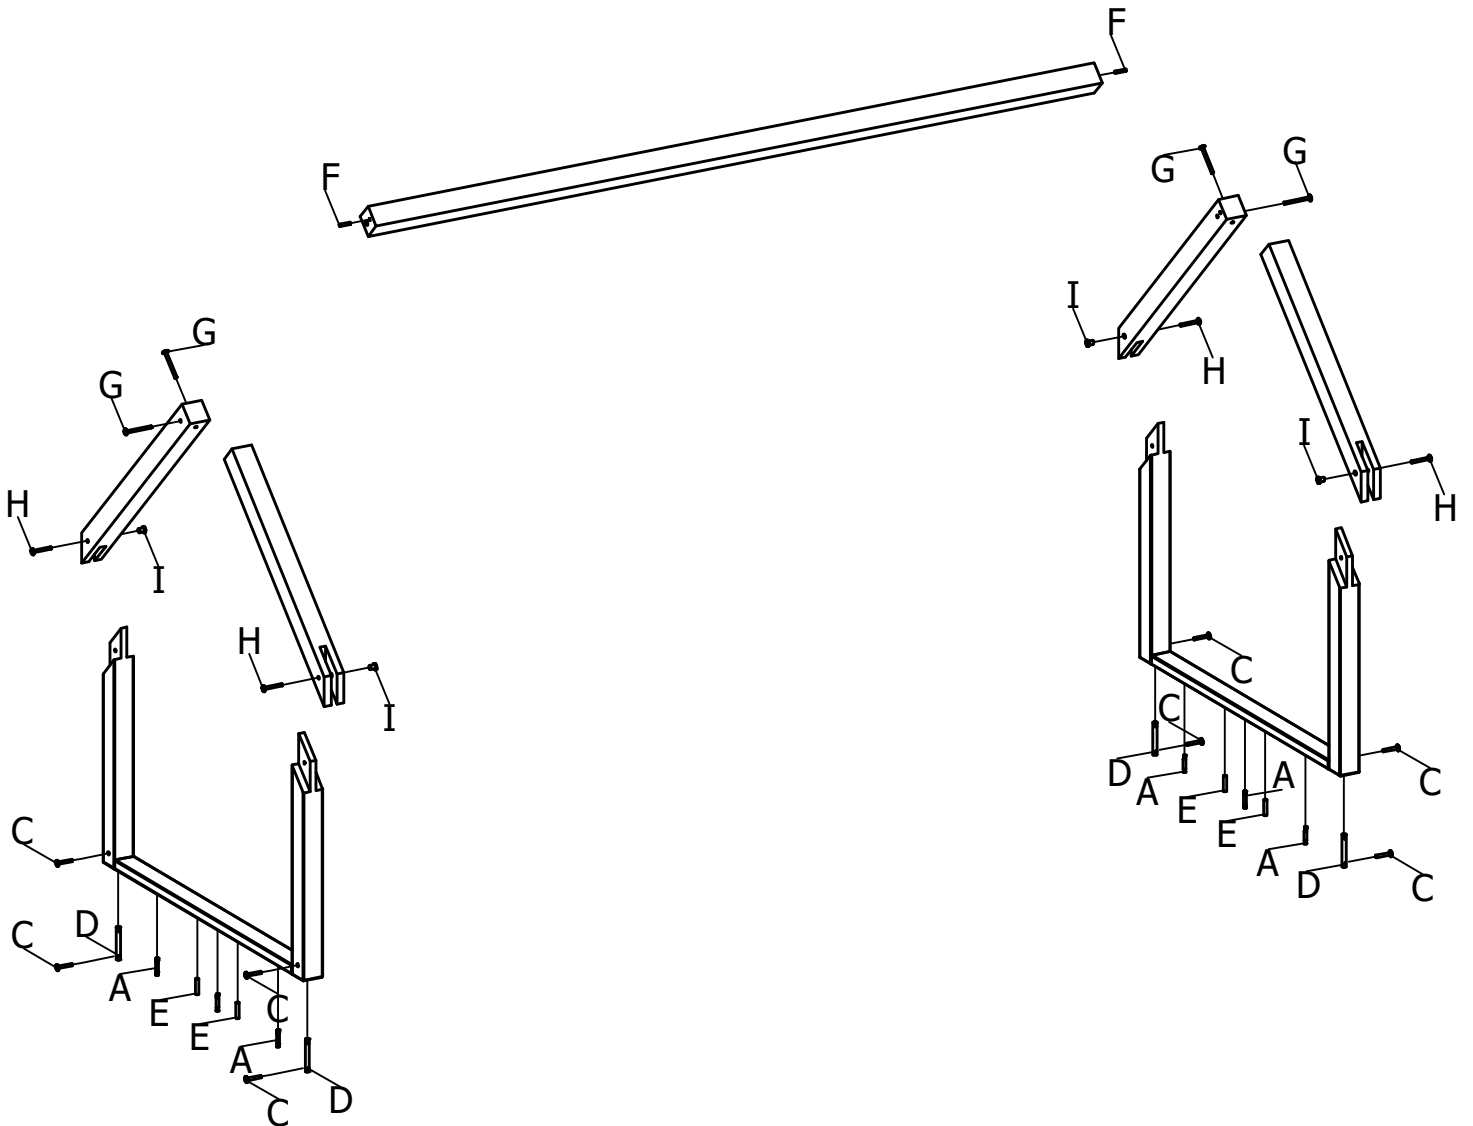

# bopita®

ASSEMBLY INSTRUCTION  
MONTAGE HANDLEIDING  
MONTAGE ANLEITUNG  
NOTICE DE MONTAGE  
MANUAL DE MONTAJE

UK  
NL  
D  
F  
ESP

MODEL : COMBIFLEX  
TYPE : HOME SET  
COLOUR : WHITE  
ART.CODE : 476146.11.

Distributor:

BOPITA  
Edisonweg 3, 6662 NW Elst  
The Netherlands

[www.bopita.com](http://www.bopita.com)

23.04.2019.

A	B	C	D	E	F
					
6X M6	6X M6	8X M6X35	4X Ø8X40	4X Ø6X30	2X
artcode: 444003	artcode: 444004	artcode: 441013	artcode: 442013	artcode:	artcode:
G	H	I	J	K	
					
M6X70 4X	M6X50 4X	M6 4X	SW4 1X	SW5 1X	
artcode: 441019	artcode: 441016	artcode: 442009	artcode: 445001	artcode: 445002	