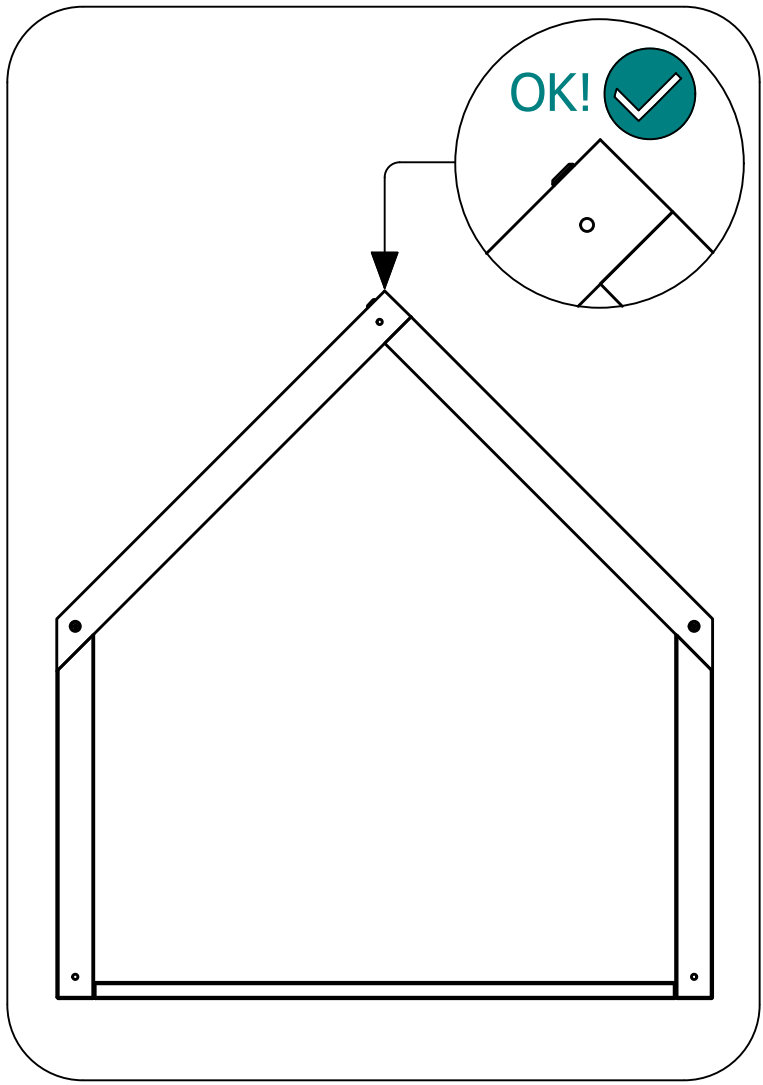

# bopita®

ASSEMBLY INSTRUCTION  
MONTAGE HANDLEIDING  
MONTAGE ANLEITUNG  
NOTICE DE MONTAGE  
MANUAL DE MONTAJE

UK  
NL  
D  
F  
ESP

MODEL : COMBIFLEX  
TYPE : HOME SET  
COLOUR : WHITE  
ART.CODE : 476146.11.

Distributor:

BOPITA  
Edisonweg 3, 6662 NW Elst  
The Netherlands

[www.bopita.com](http://www.bopita.com)

23.04.2019.

A	B	C	D	E	F
					
6X M6	6X M6	8X M6X35	4X Ø8X40	4X Ø6X30	2X
artcode: 444003	artcode: 444004	artcode: 441013	artcode: 442013	artcode:	artcode:
G	H	I	J	K	
					
M6X70 4X	M6X50 4X	M6 4X	SW4 1X	SW5 1X	
artcode: 441019	artcode: 441016	artcode: 442009	artcode: 445001	artcode: 445002	