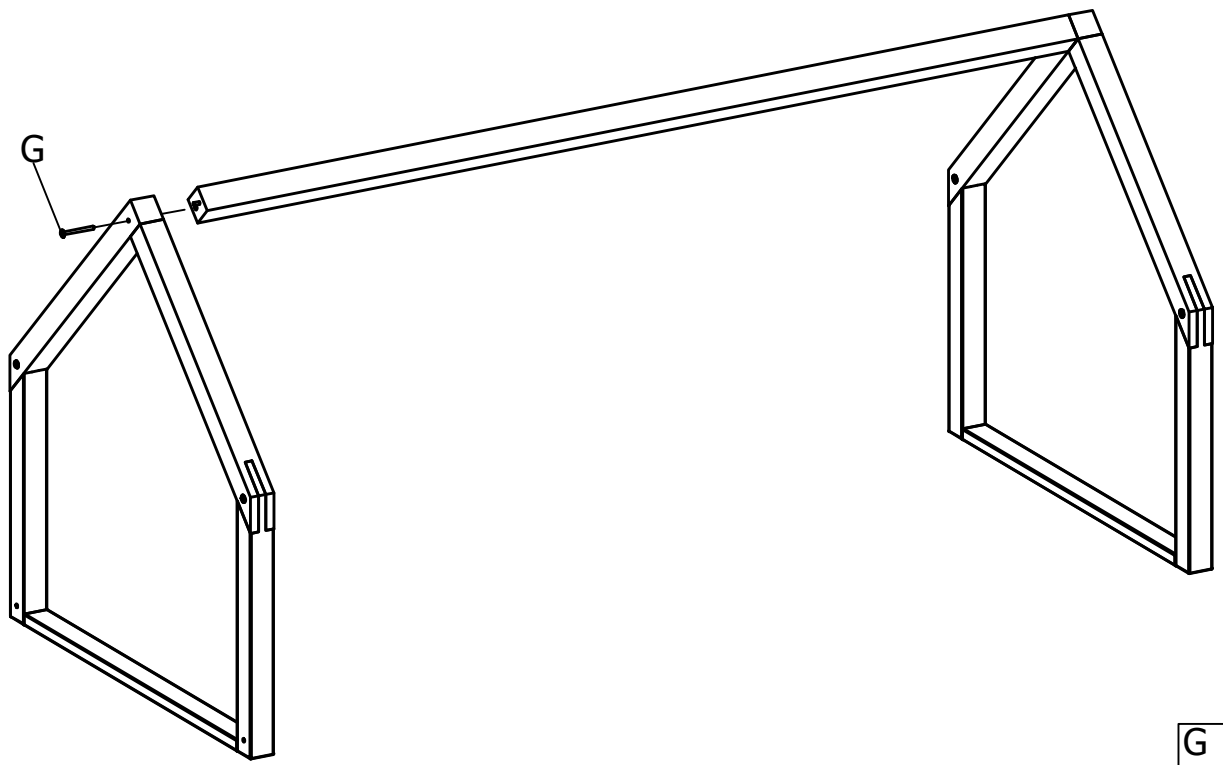

# bopita®

ASSEMBLY INSTRUCTION  
MONTAGE HANDLEIDING  
MONTAGE ANLEITUNG  
NOTICE DE MONTAGE  
MANUAL DE MONTAJE

UK  
NL  
D  
F  
ESP

MODEL : COMBIFLEX  
TYPE : HOME SET  
COLOUR : WHITE  
ART.CODE : 476146.11.

Distributor:

BOPITA  
Edisonweg 3, 6662 NW Elst  
The Netherlands

[www.bopita.com](http://www.bopita.com)

23.04.2019.

A	B	C	D	E	F
					
6X M6	6X M6	8X M6X35	4X Ø8X40	4X Ø6X30	2X
artcode: 444003	artcode: 444004	artcode: 441013	artcode: 442013	artcode:	artcode:
G	H	I	J	K	
					
M6X70 4X	M6X50 4X	M6 4X	SW4 1X	SW5 1X	
artcode: 441019	artcode: 441016	artcode: 442009	artcode: 445001	artcode: 445002	