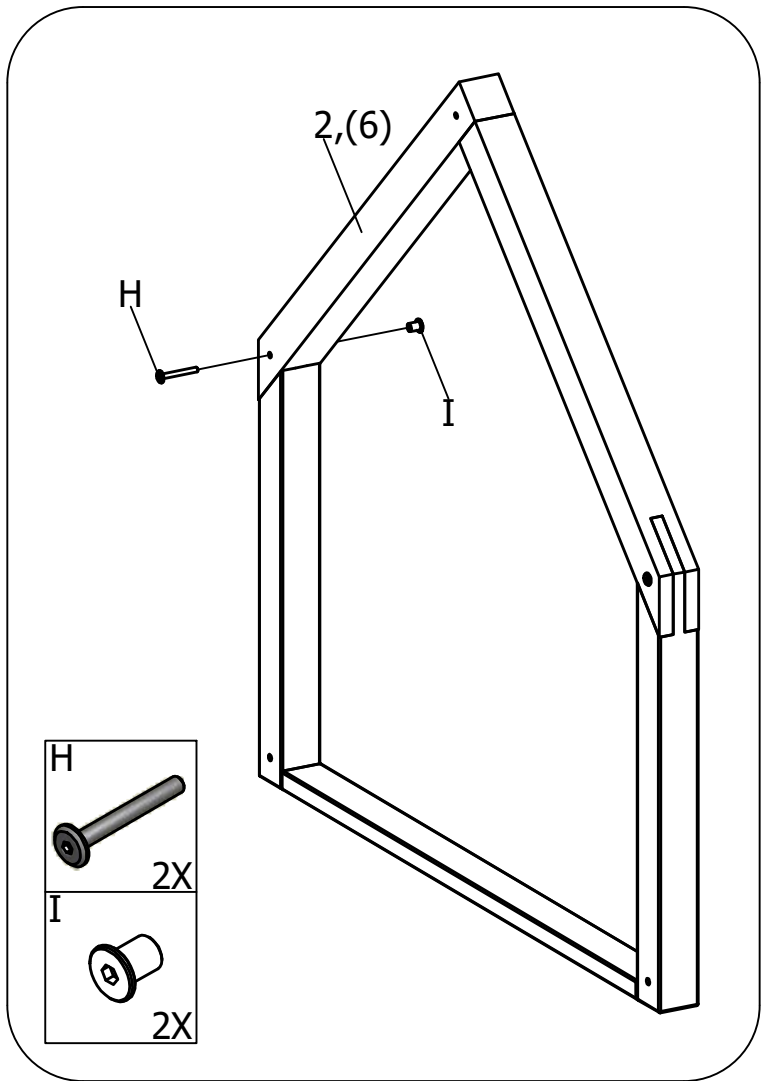

# bopita®

ASSEMBLY INSTRUCTION  
MONTAGE HANDLEIDING  
MONTAGE ANLEITUNG  
NOTICE DE MONTAGE  
MANUAL DE MONTAJE

UK  
NL  
D  
F  
ESP

MODEL : COMBIFLEX  
TYPE : HOME SET  
COLOUR : WHITE  
ART.CODE : 476146.11.

Distributor:

BOPITA  
Edisonweg 3, 6662 NW Elst  
The Netherlands

[www.bopita.com](http://www.bopita.com)

23.04.2019.

A	B	C	D	E	F
					
6X M6	6X M6	8X M6X35	4X Ø8X40	4X Ø6X30	2X
artcode: 444003	artcode: 444004	artcode: 441013	artcode: 442013	artcode:	artcode:
G	H	I	J	K	
					
M6X70 4X	M6X50 4X	M6 4X	SW4 1X	SW5 1X	
artcode: 441019	artcode: 441016	artcode: 442009	artcode: 445001	artcode: 445002	