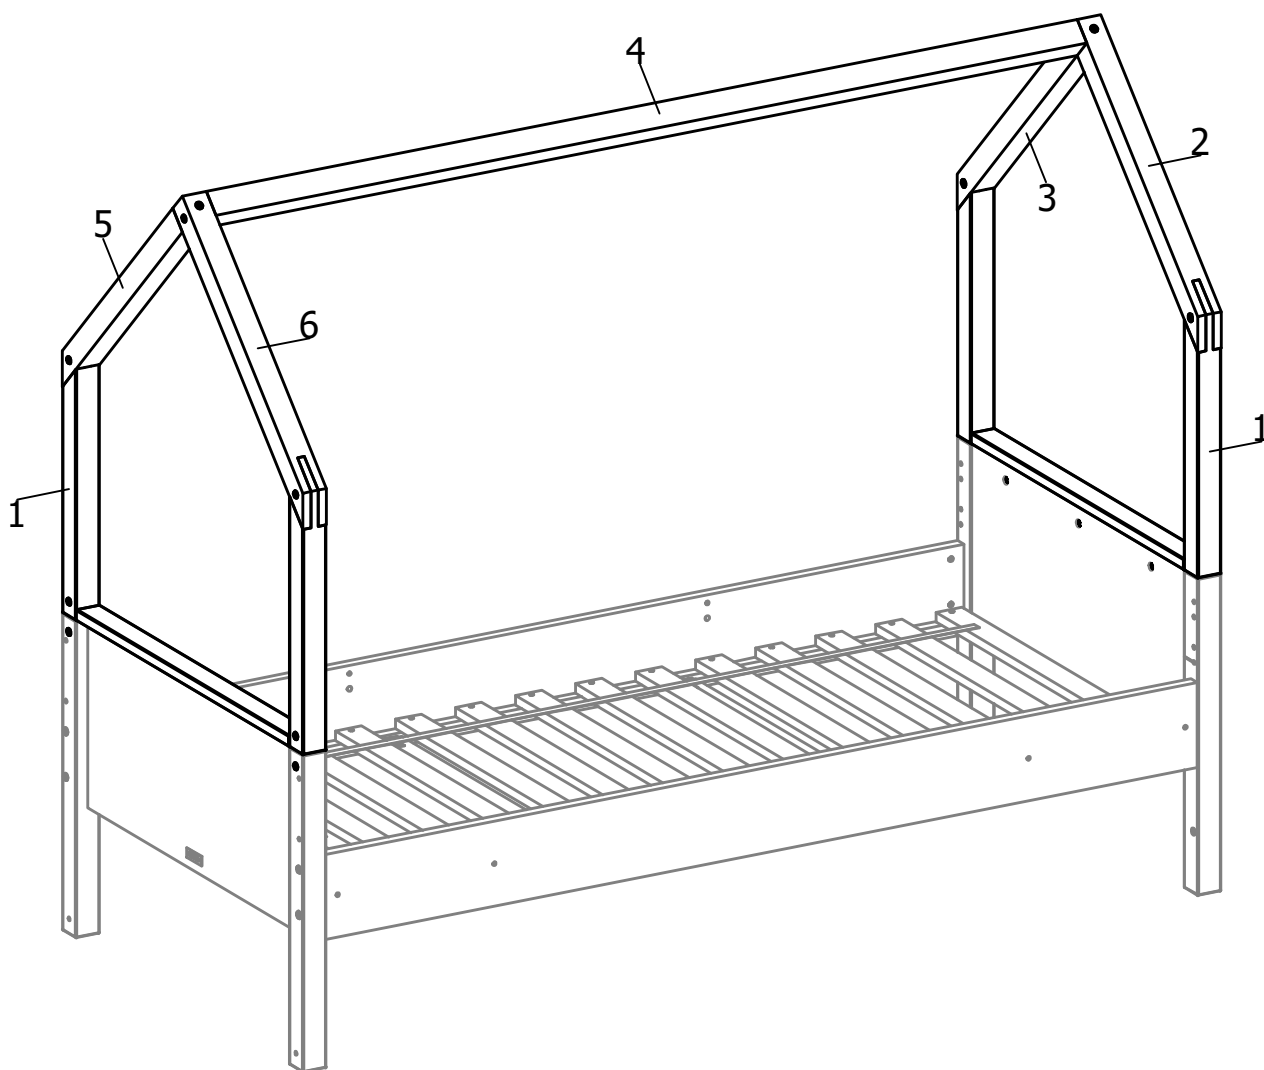

# bopita®

ASSEMBLY INSTRUCTION  
MONTAGE HANDLEIDING  
MONTAGE ANLEITUNG  
NOTICE DE MONTAGE  
MANUAL DE MONTAJE

UK  
NL  
D  
F  
ESP

MODEL : COMBIFLEX  
TYPE : HOME SET  
COLOUR : WHITE  
ART.CODE : 476146.11.

Distributor:

BOPITA  
Edisonweg 3, 6662 NW Elst  
The Netherlands

[www.bopita.com](http://www.bopita.com)

23.04.2019.

A	B	C	D	E	F
					
6X M6	6X M6	8X M6X35	4X Ø8X40	4X Ø6X30	2X
artcode: 444003	artcode: 444004	artcode: 441013	artcode: 442013	artcode:	artcode:
G	H	I	J	K	
					
M6X70 4X	M6X50 4X	M6 4X	SW4 1X	SW5 1X	
artcode: 441019	artcode: 441016	artcode: 442009	artcode: 445001	artcode: 445002	