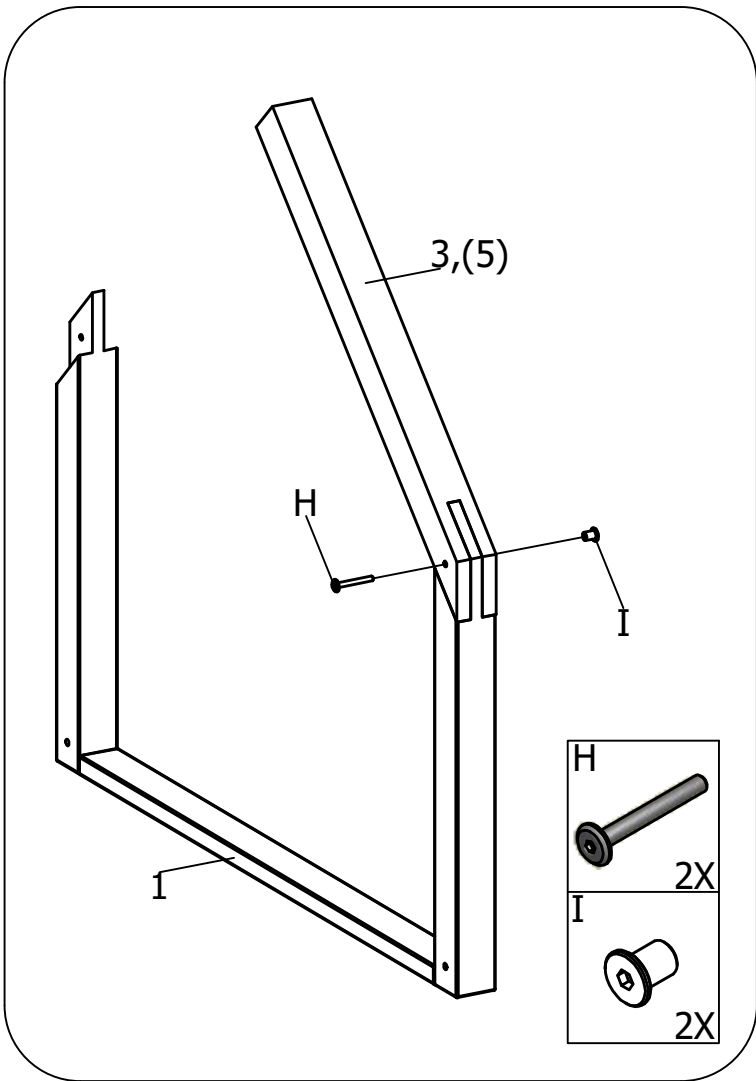

# bopita®

ASSEMBLY INSTRUCTION  
MONTAGE HANDLEIDING  
MONTAGE ANLEITUNG  
NOTICE DE MONTAGE  
MANUAL DE MONTAJE

UK  
NL  
D  
F  
ESP

MODEL : COMBIFLEX  
TYPE : HOME SET  
COLOUR : WHITE  
ART.CODE : 476146.11.

Distributor:

BOPITA  
Edisonweg 3, 6662 NW Elst  
The Netherlands

[www.bopita.com](http://www.bopita.com)

23.04.2019.

A	B	C	D	E	F
					
6X M6	6X M6	8X M6X35	4X Ø8X40	4X Ø6X30	2X
artcode: 444003	artcode: 444004	artcode: 441013	artcode: 442013	artcode:	artcode:
G	H	I	J	K	
					
M6X70 4X	M6X50 4X	M6 4X	SW4 1X	SW5 1X	
artcode: 441019	artcode: 441016	artcode: 442009	artcode: 445001	artcode: 445002	