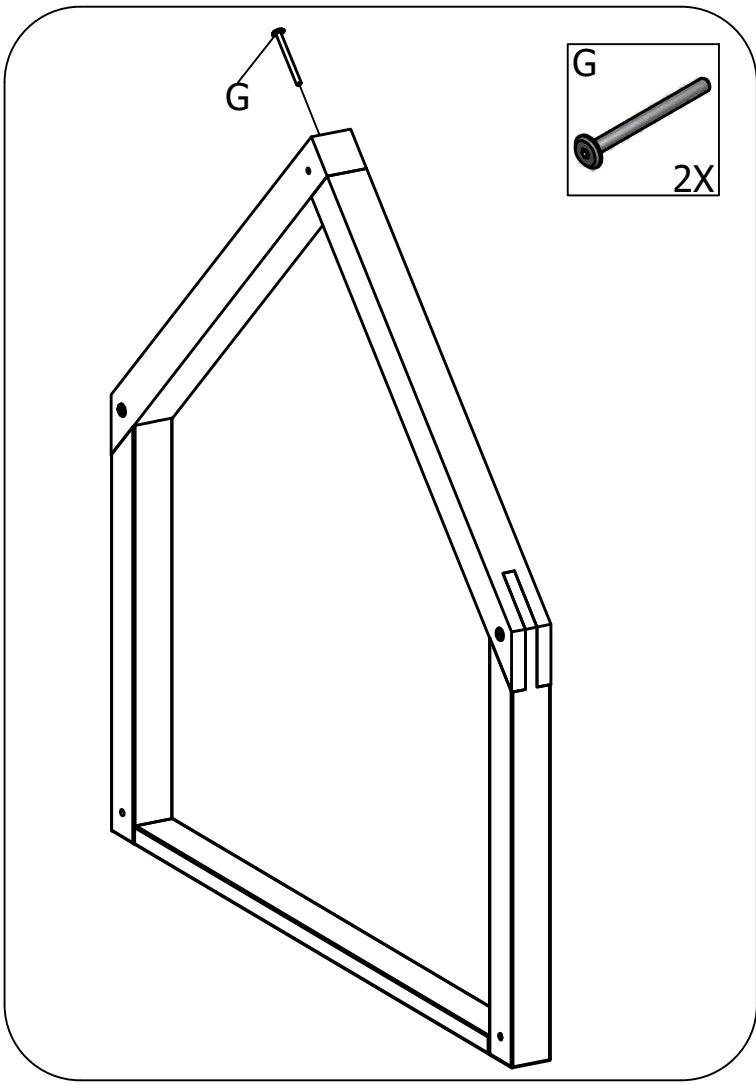

# bopita®

ASSEMBLY INSTRUCTION  
MONTAGE HANDLEIDING  
MONTAGE ANLEITUNG  
NOTICE DE MONTAGE  
MANUAL DE MONTAJE

UK  
NL  
D  
F  
ESP

MODEL : COMBIFLEX  
TYPE : HOME SET  
COLOUR : WHITE  
ART.CODE : 476146.11.

Distributor:

BOPITA  
Edisonweg 3, 6662 NW Elst  
The Netherlands

[www.bopita.com](http://www.bopita.com)

23.04.2019.

A	B	C	D	E	F
					
6X M6	6X M6	8X M6X35	4X Ø8X40	4X Ø6X30	2X
artcode: 444003	artcode: 444004	artcode: 441013	artcode: 442013	artcode:	artcode:
G	H	I	J	K	
					
M6X70 4X	M6X50 4X	M6 4X	SW4 1X	SW5 1X	
artcode: 441019	artcode: 441016	artcode: 442009	artcode: 445001	artcode: 445002	