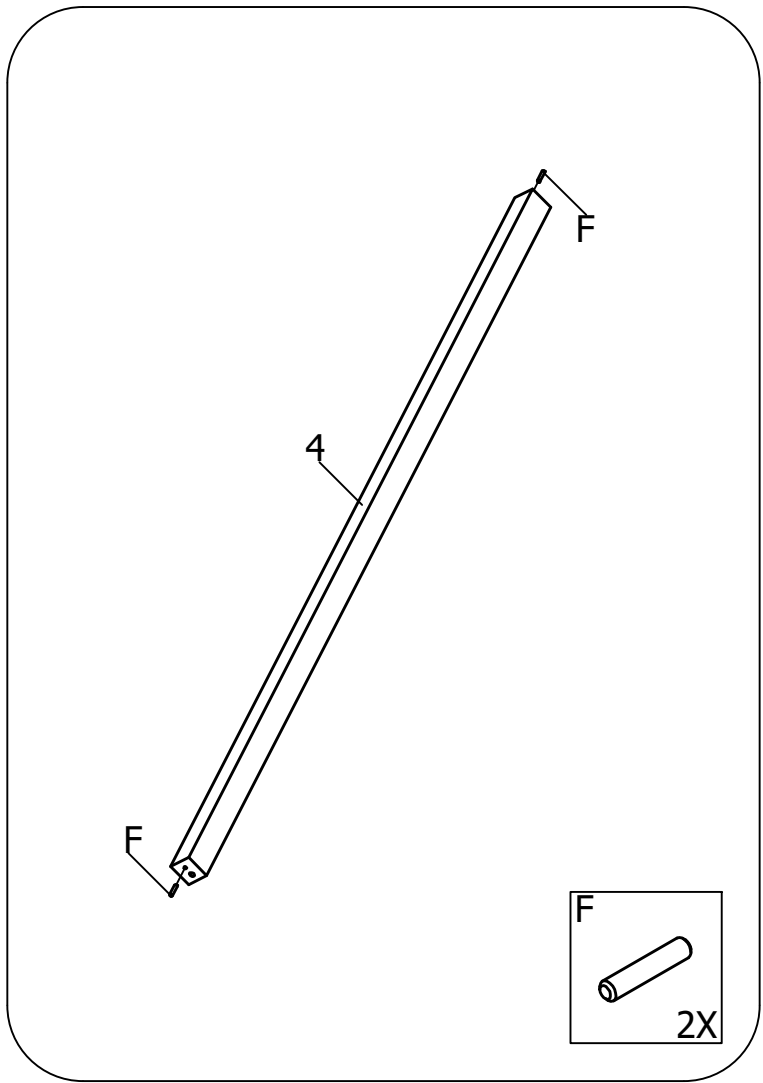

# bopita®

ASSEMBLY INSTRUCTION  
MONTAGE HANDLEIDING  
MONTAGE ANLEITUNG  
NOTICE DE MONTAGE  
MANUAL DE MONTAJE

UK  
NL  
D  
F  
ESP

MODEL : COMBIFLEX  
TYPE : HOME SET  
COLOUR : WHITE  
ART.CODE : 476146.11.

Distributor:

BOPITA  
Edisonweg 3, 6662 NW Elst  
The Netherlands

[www.bopita.com](http://www.bopita.com)

23.04.2019.

A	B	C	D	E	F
					
6X M6	6X M6	8X M6X35	4X Ø8X40	4X Ø6X30	2X
artcode: 444003	artcode: 444004	artcode: 441013	artcode: 442013	artcode:	artcode:
G	H	I	J	K	
					
M6X70 4X	M6X50 4X	M6 4X	SW4 1X	SW5 1X	
artcode: 441019	artcode: 441016	artcode: 442009	artcode: 445001	artcode: 445002	