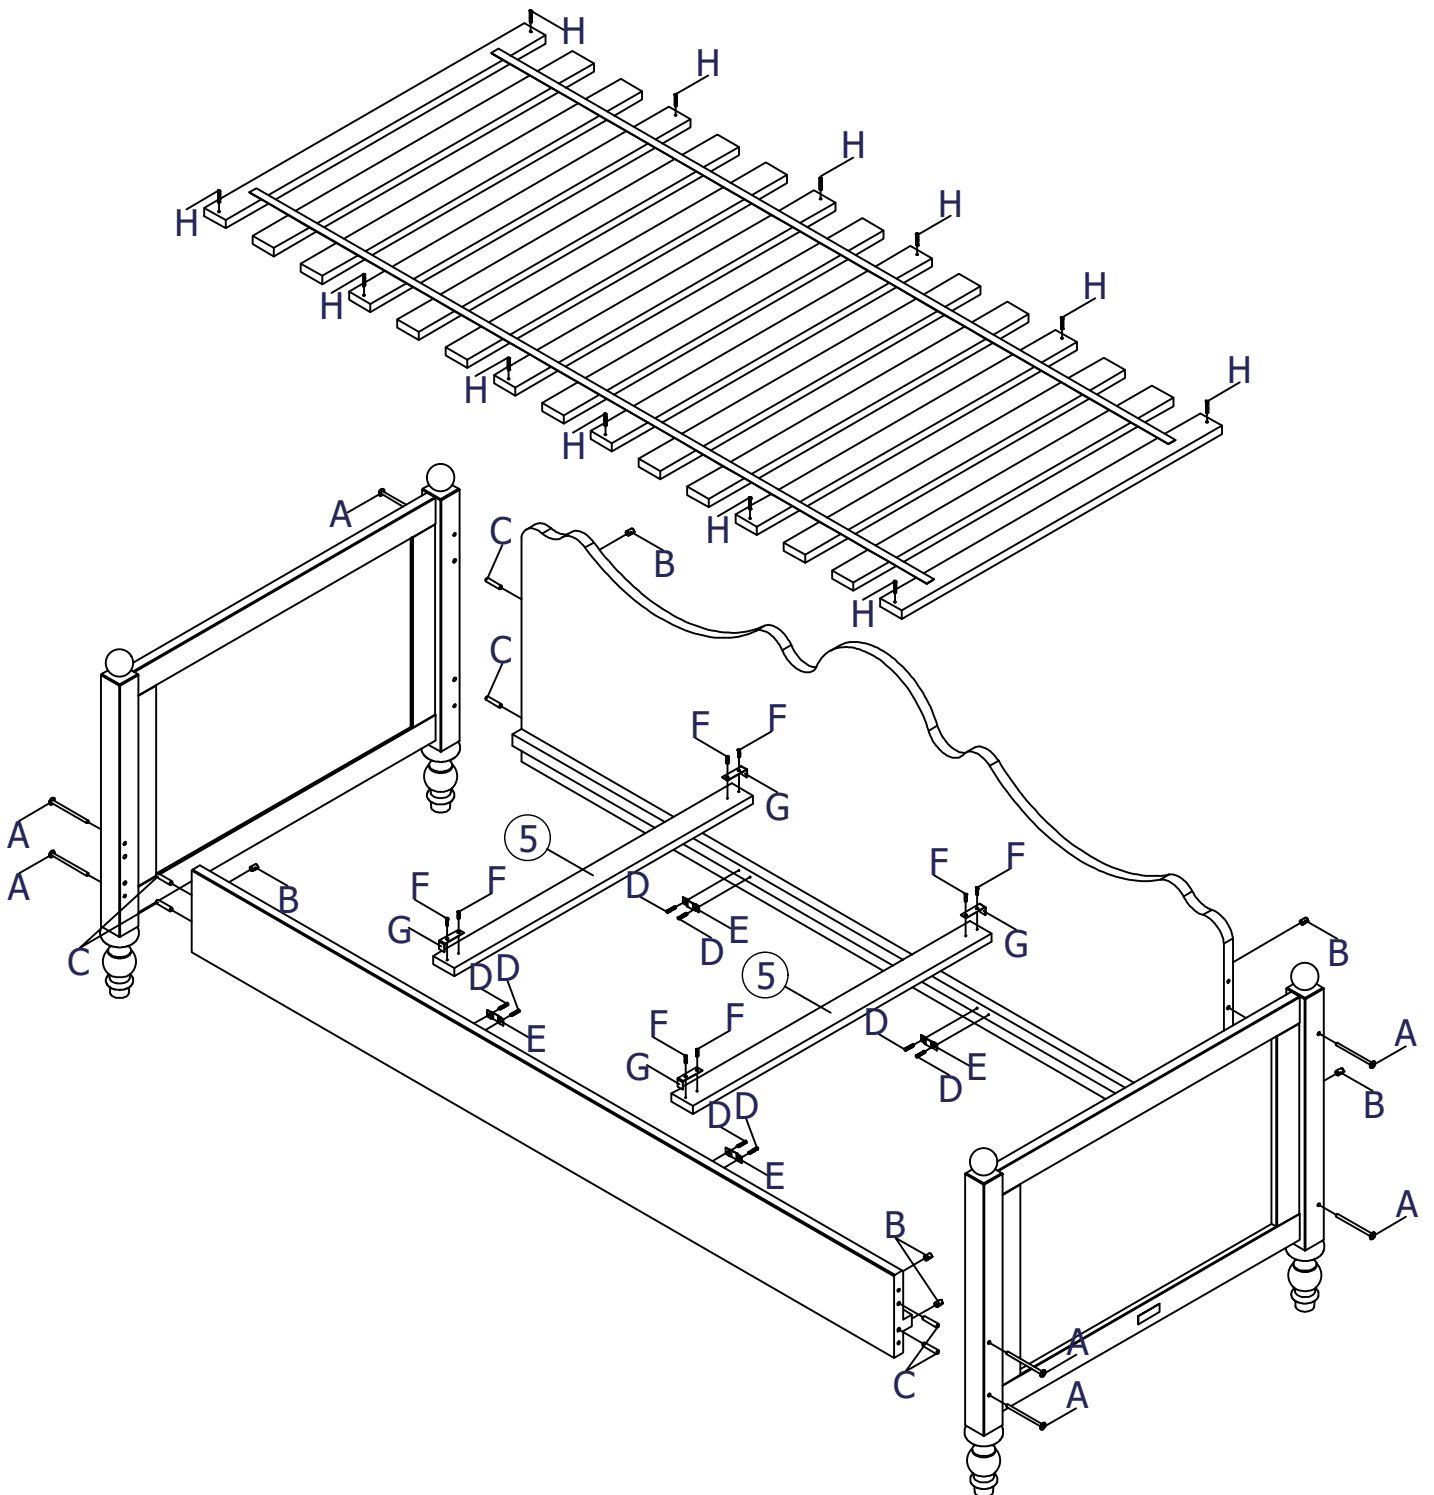

bopita®

ASSEMBLY INSTRUCTION
MONTAGE HANDLEIDING
MONTAGE ANLEITUNG
NOTICE DE MONTAGE
MANUAL DE MONTAJE

UK
NL
D
F
ESP

MODEL
TYPE
COLOUR
ART.CODE

:BELLE BENCH
:90X200
:WHITE
:4955.11.

Distributor:

BOPITA
Energieweg 1
6662 NS Elst
The Netherlands

www.bopita.com

31.01.2020.

 A M6X100 8X	 B M6 8X	 C 8X	 D 3,5X25 8X	 E 4X
artcode:441028	artcode:442004	artcode:	artcode:431008	artcode:446107
 F 3,5X16 8X	 G 4X	 H 3,5X35 12X	 I 1X	
artcode:431006	artcode:446108	artcode:431023	artcode:445001	