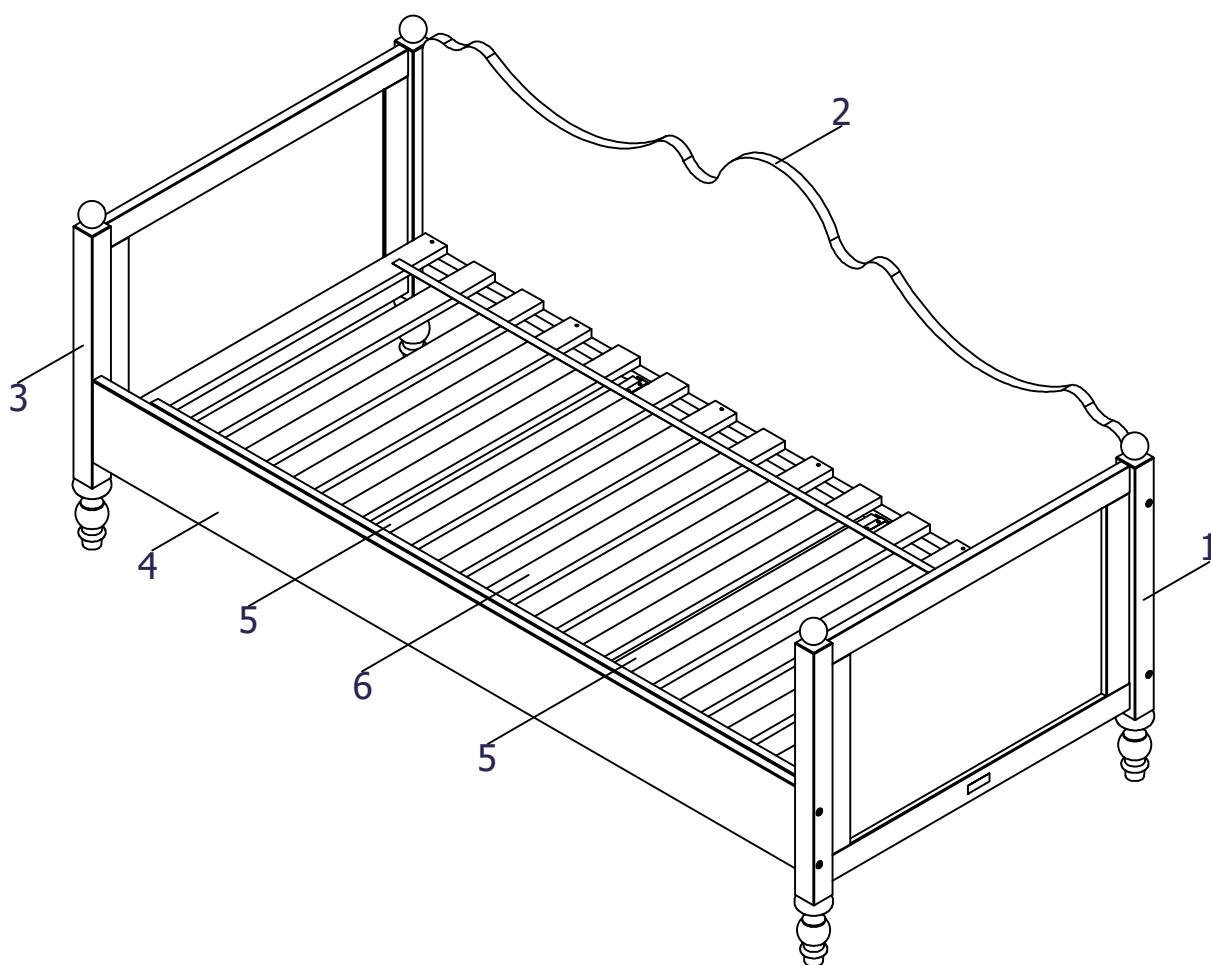

bopita®

ASSEMBLY INSTRUCTION
MONTAGE HANDLEIDING
MONTAGE ANLEITUNG
NOTICE DE MONTAGE
MANUAL DE MONTAJE

UK
NL
D
F
ESP

MODEL
TYPE
COLOUR
ART.CODE

:BELLE BENCH
:90X200
:WHITE
:4955.11.

Distributor:

BOPITA
Energieweg 1
6662 NS Elst
The Netherlands

www.bopita.com

31.01.2020.

 A M6X100 8X	 B M6 8X	 C 8X	 D 3,5X25 8X	 E 4X
artcode:441028	artcode:442004	artcode:	artcode:431008	artcode:446107
 F 3,5X16 8X	 G 4X	 H 3,5X35 12X	 I 1X	
artcode:431006	artcode:446108	artcode:431023	artcode:445001	