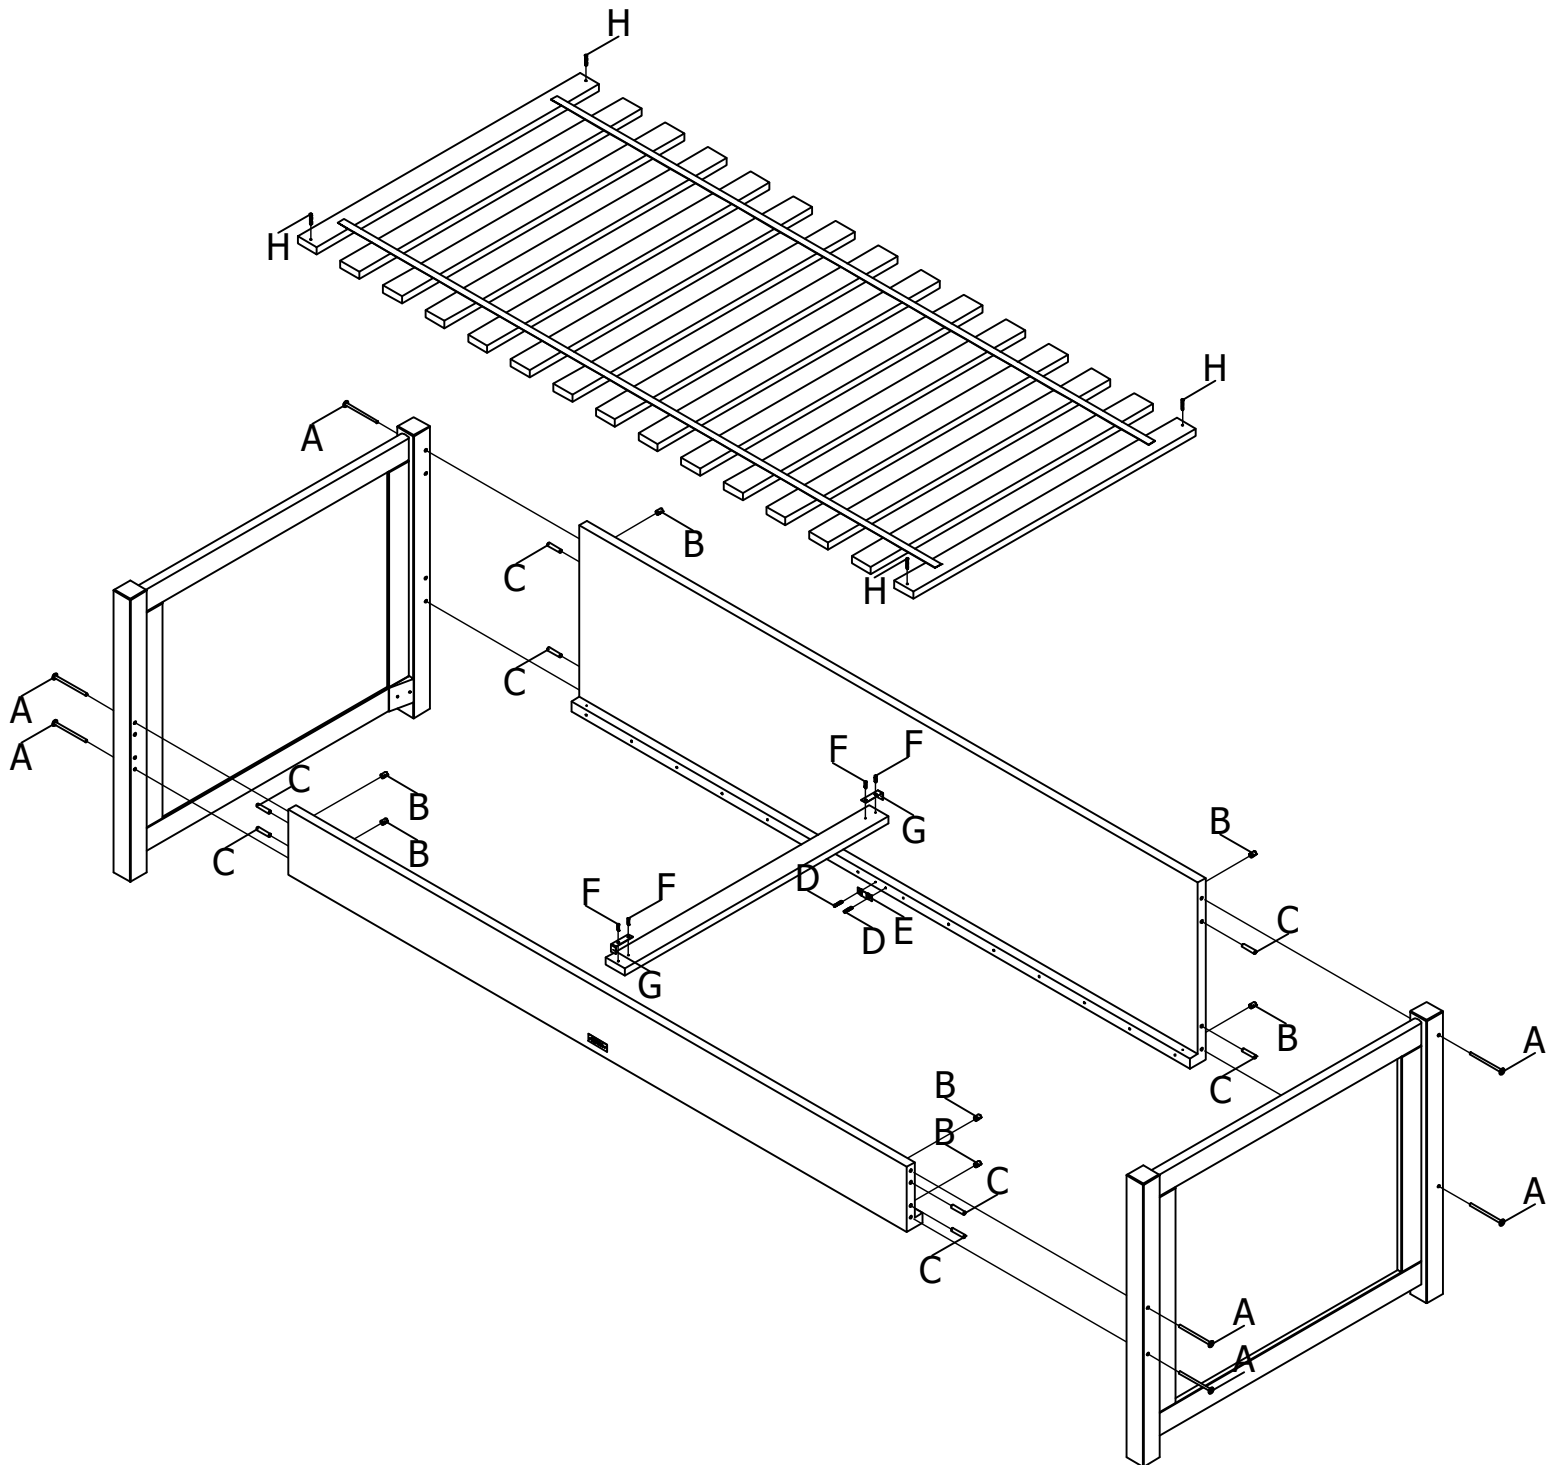

bopita[®]

ASSEMBLY INSTRUCTION
MONTAGE HANDLEIDING
MONTAGE ANLEITUNG
NOTICE DE MONTAGE
MANUAL DE MONTAJE

UK
NL
D
F
ESP

MODEL
TYPE
COLOUR
ART.CODE

:M&M
:BED STAN
:WHITE
:4957.11

Distributor:

BOPITA
Energieweg 1
6662 NS Elst
The Netherlands

www.bopita.com

27.04.2020.

 M6X100 8X	 M6 8X	 Ø8x40 8X	 3,5X25 4X	 2X
artcode: 441028	artcode: 442004	artcode:	artcode: 431008	artcode: 446107
 3,5X16 4X	 2X	 3,5X35 4X	 1X	
artcode: 431006	artcode: 446108	artcode: 431023	artcode: 445001	

1

2

1

2

3

4

5

6