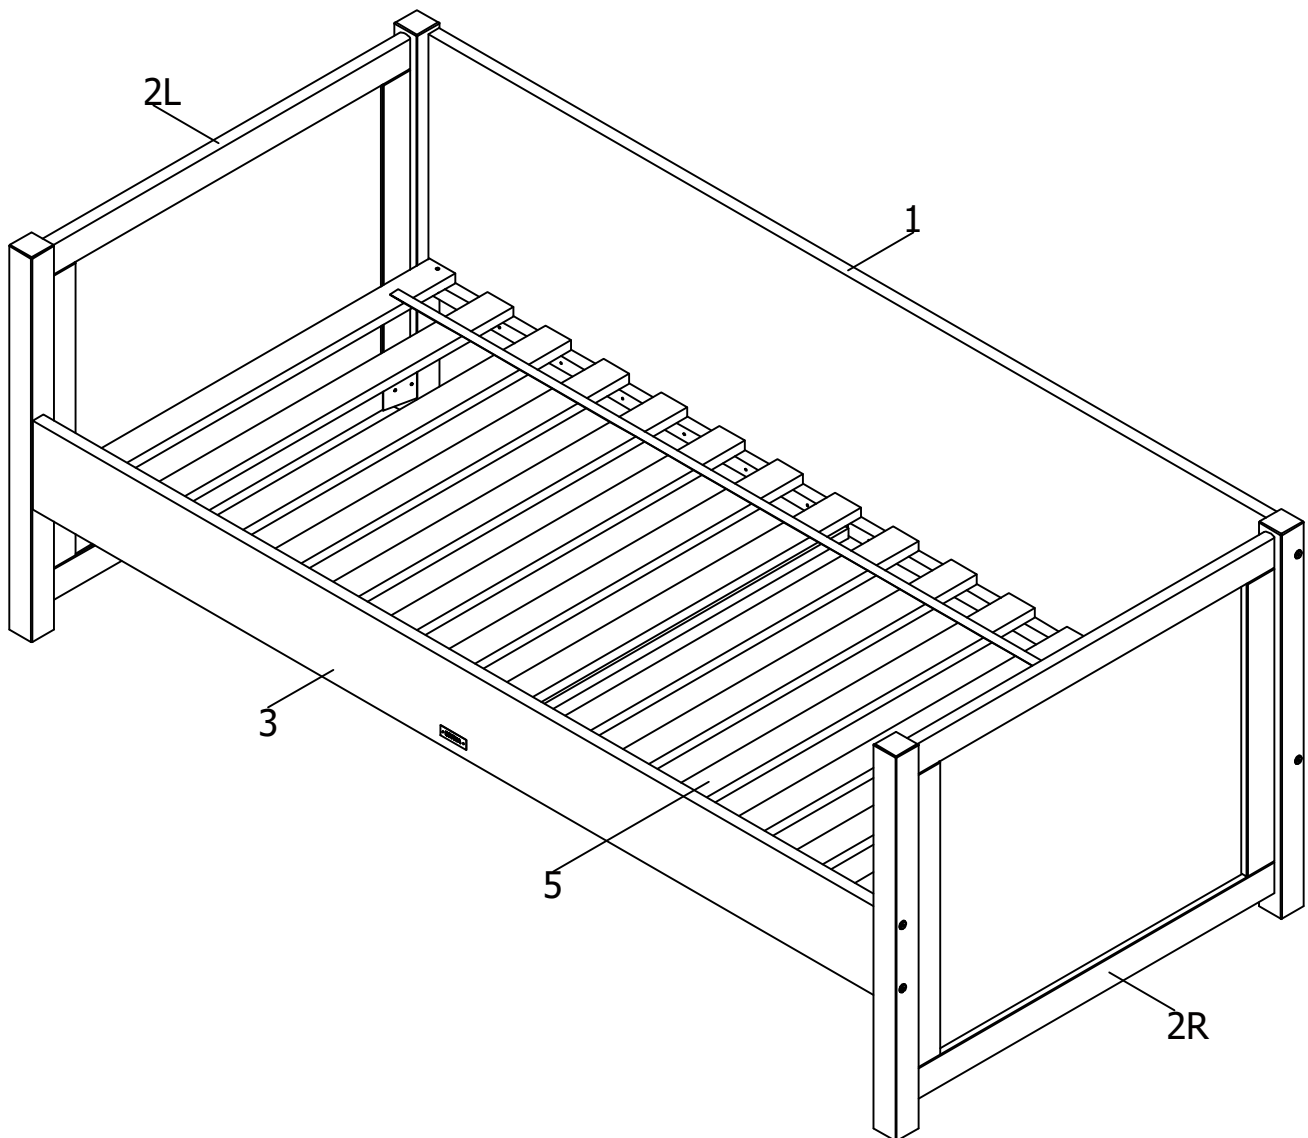

bopita[®]

ASSEMBLY INSTRUCTION
MONTAGE HANDLEIDING
MONTAGE ANLEITUNG
NOTICE DE MONTAGE
MANUAL DE MONTAJE

UK
NL
D
F
ESP

MODEL
TYPE
COLOUR
ART.CODE

:M&M
:BED STAN
:WHITE
:4957.11

Distributor:

BOPITA
Energieweg 1
6662 NS Elst
The Netherlands

www.bopita.com

27.04.2020.

 M6X100 8X	 M6 8X	 Ø8x40 8X	 3,5X25 4X	 2X
artcode: 441028	artcode: 442004	artcode:	artcode: 431008	artcode: 446107
 3,5X16 4X	 2X	 3,5X35 4X	 1X	
artcode: 431006	artcode: 446108	artcode: 431023	artcode: 445001	