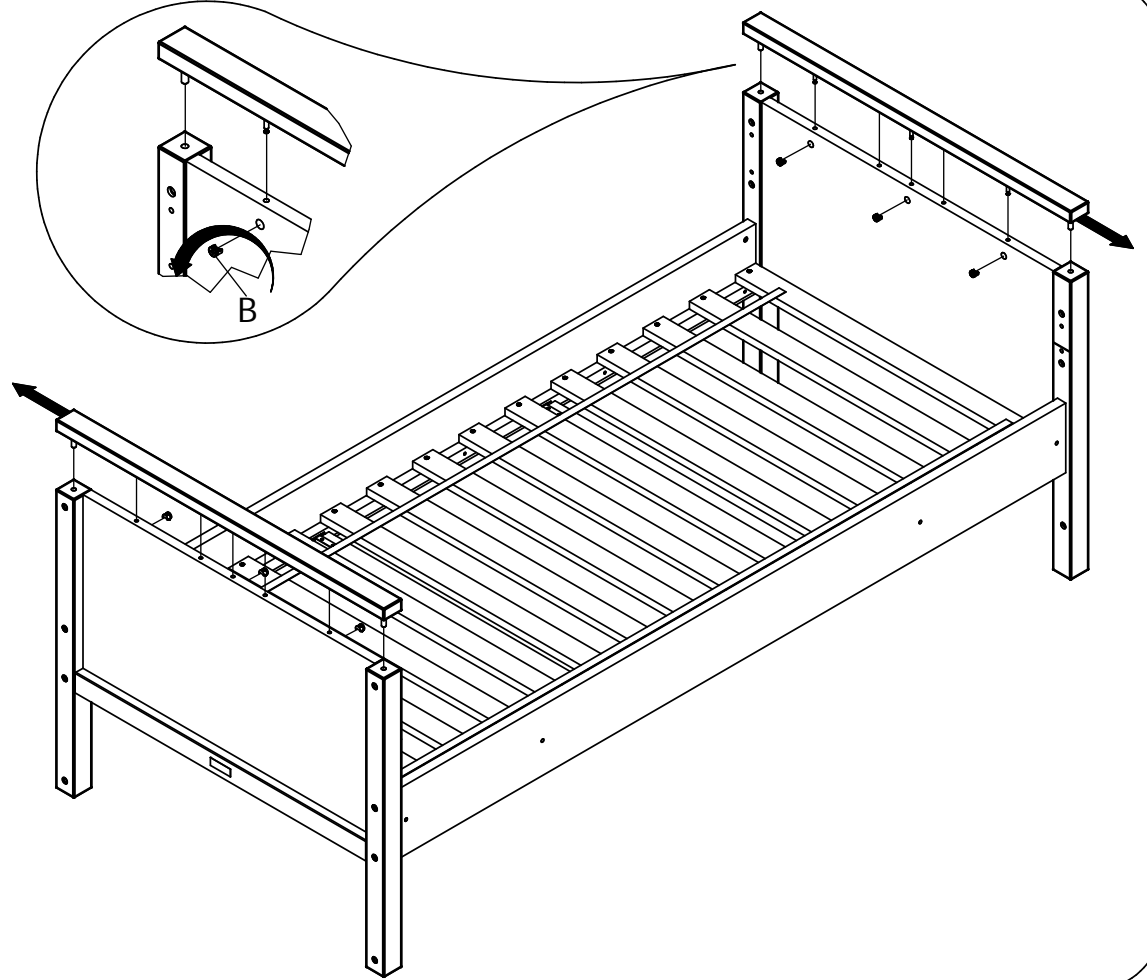

UK
NL
D
F
ESP

MODEL : NORDIC
TYPE : SUPPORTSET BUNKBED
COLOUR : WHITE
ART.CODE : 423139.11.

Distributor:

BOPITA
Edisonweg 3, 6662 NW Elst
The Netherlands

www.bopita.com

04.08.2014.

A	B	C	D	E	F
					
6X	M6	6X M6X35	16X	8X Ø8X40	4X
artcode: 444003		artcode: 444004		artcode: 441013	
artcode: 442013		artcode: 445001			