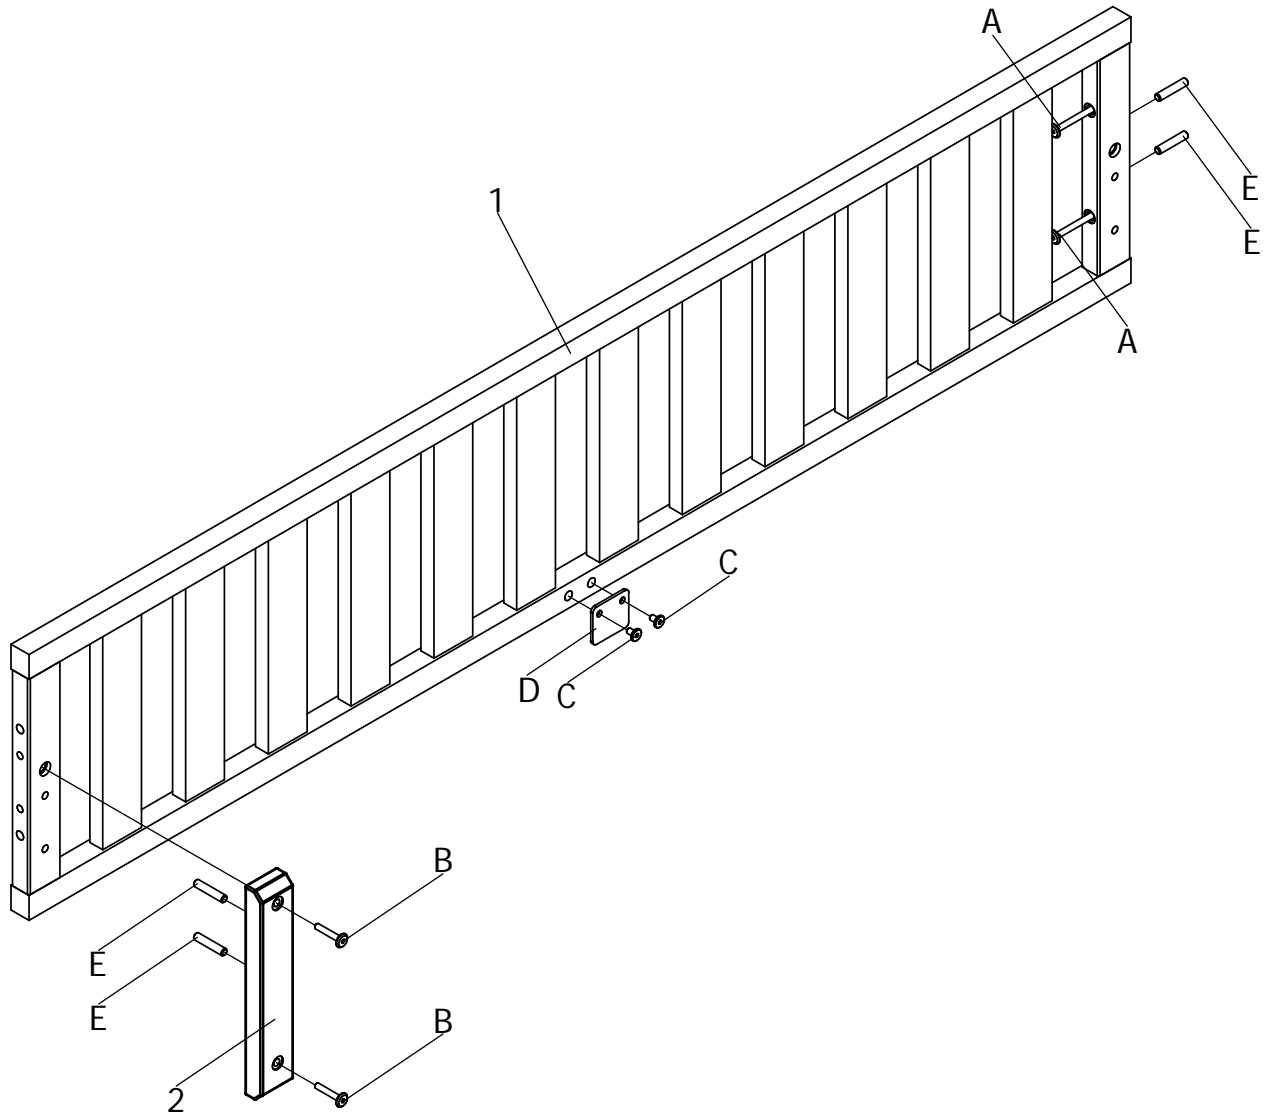

A 	B 	C 	D 	E 	F
M6X60 2X	M6x35 2X	M6X10 2X	1X	Ø8X40 4X	1X
artcode: 441040	artcode: 441013	artcode: 441001	artcode: 446026	artcode:	artcode: 445001