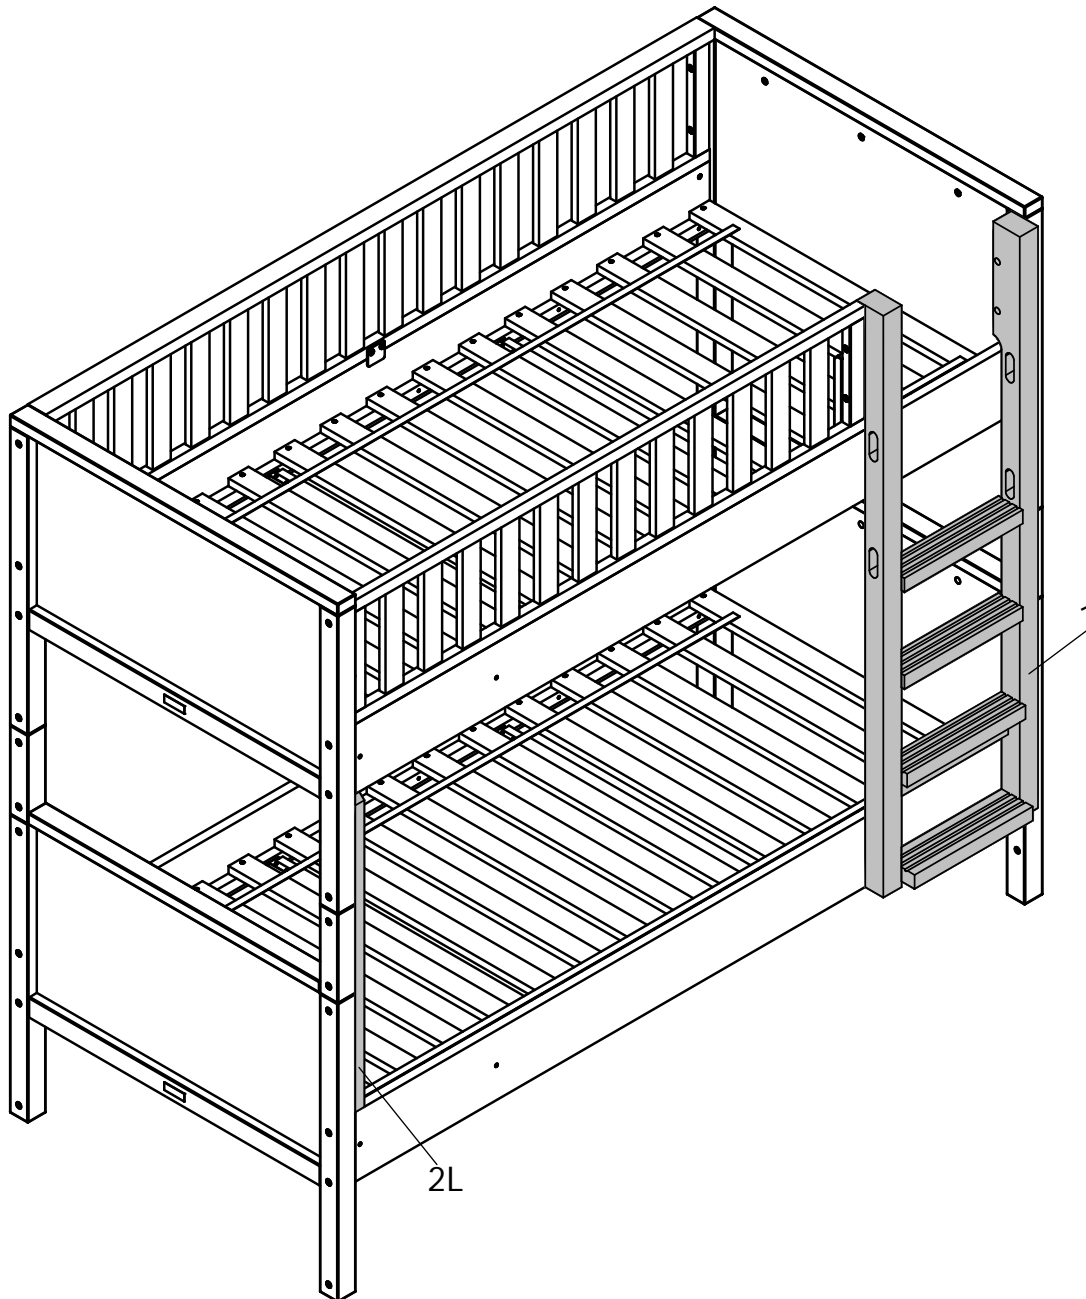

bopita®

ASSEMBLY INSTRUCTION
MONTAGE HANDLEIDING
MONTAGE ANLEITUNG
NOTICE DE MONTAGE
MANUAL DE MONTAJE

UK
NL
D
F
ESP

MODEL : NORDIC
TYPE : STAIR STRAIGHT BUNKBED
COLOUR : WHITE
ART.CODE : 483139.11.

Distributor:

BOPITA
Edisonweg 3, 6662 NW Elst
The Netherlands

www.bopita.com

21.10.2014.