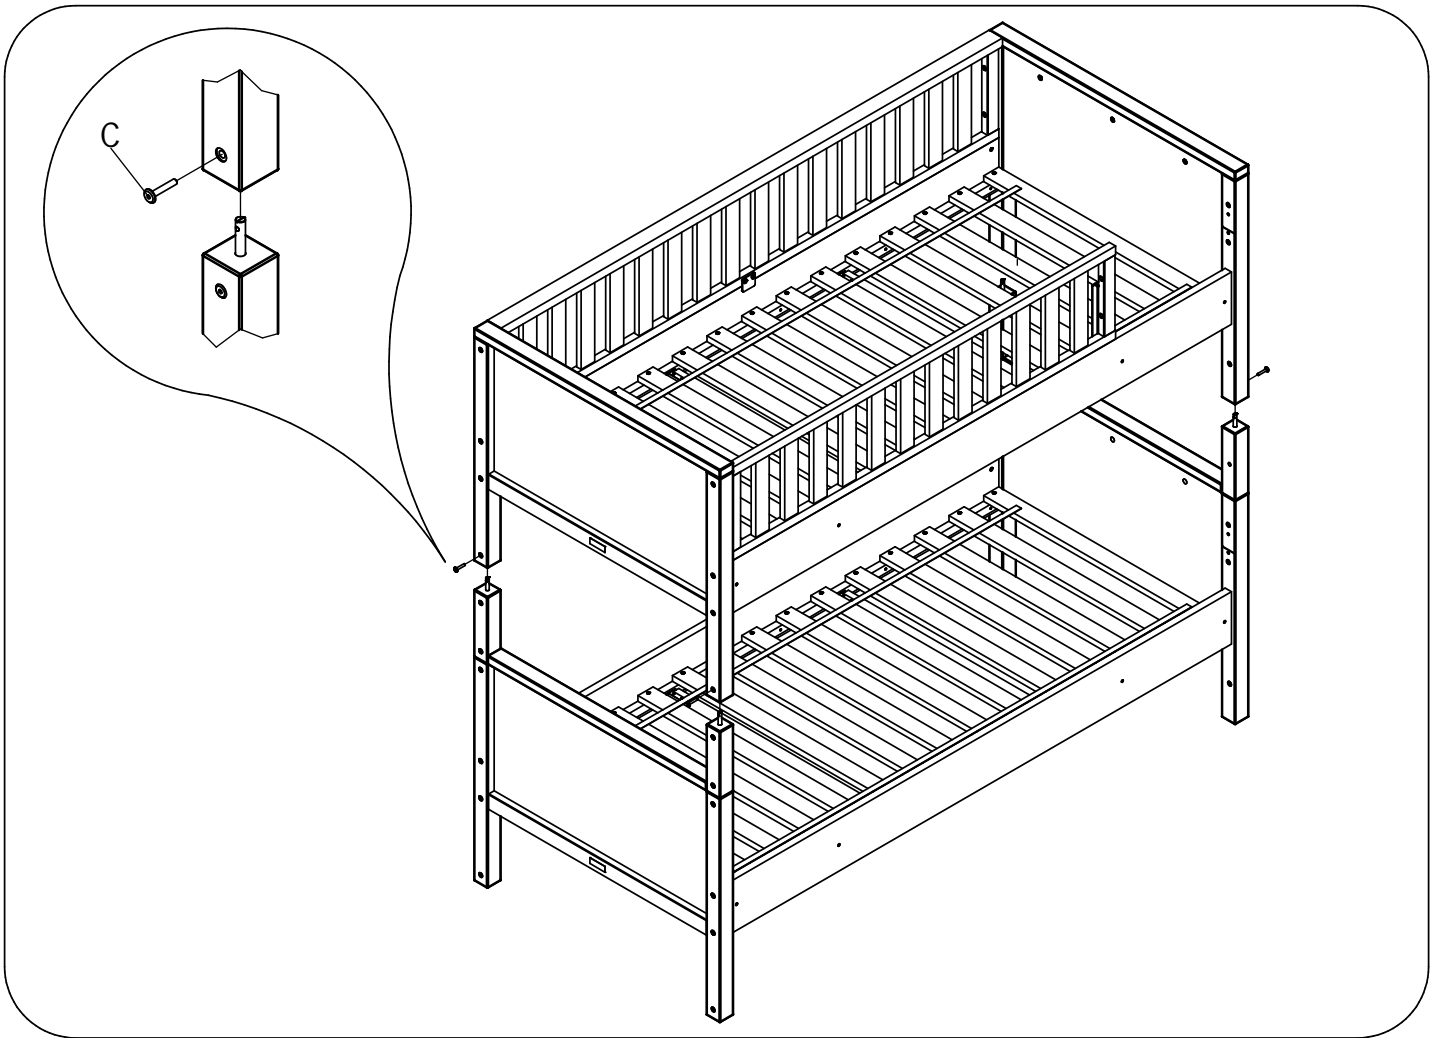

UK
NL
D
F
ESP

MODEL : NORDIC
TYPE : SUPPORTSET BUNKBED
COLOUR : WHITE
ART.CODE : 423139.11.

Distributor:

BOPITA
Edisonweg 3, 6662 NW Elst
The Netherlands

www.bopita.com

04.08.2014.

A	B	C	D	E	F
					
6X	M6	6X M6X35	16X	8X Ø8X40	4X
artcode: 444003		artcode: 444004		artcode: 441013	
artcode: 442013		artcode: 445001			