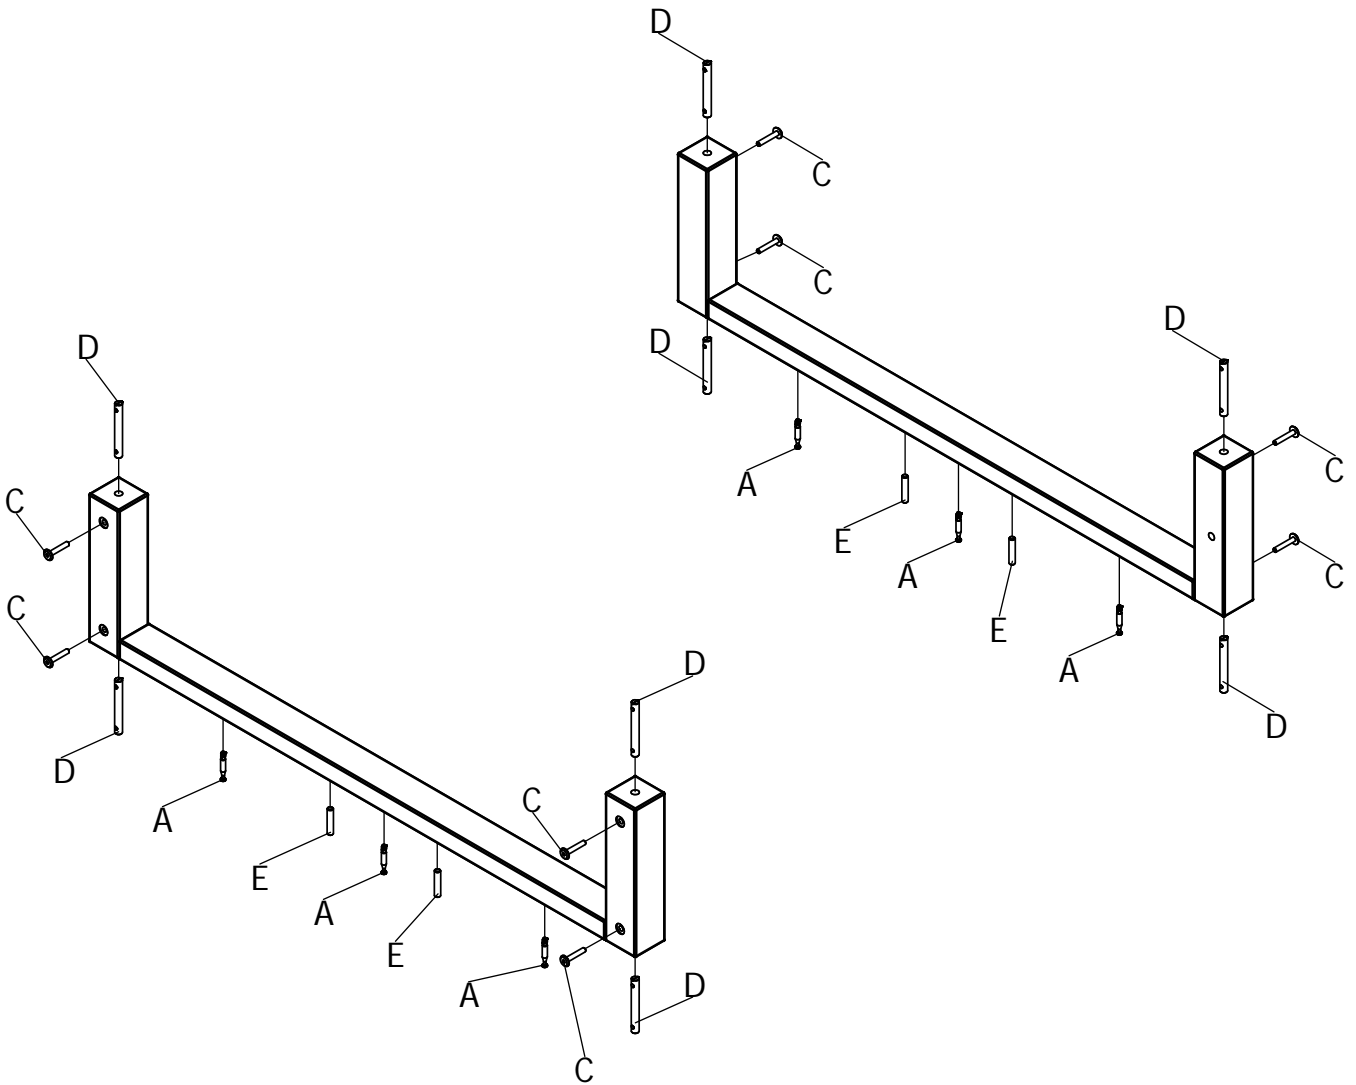

UK
NL
D
F
ESP

MODEL : NORDIC
TYPE : SUPPORTSET BUNKBED
COLOUR : WHITE
ART.CODE : 423139.11.

Distributor:

BOPITA
Edisonweg 3, 6662 NW Elst
The Netherlands

www.bopita.com

04.08.2014.

A	B	C	D	E	F
					
6X	M6	6X M6X35	16X	8X Ø8X40	4X
artcode: 444003		artcode: 444004		artcode: 441013	
artcode: 442013		artcode: 445001			