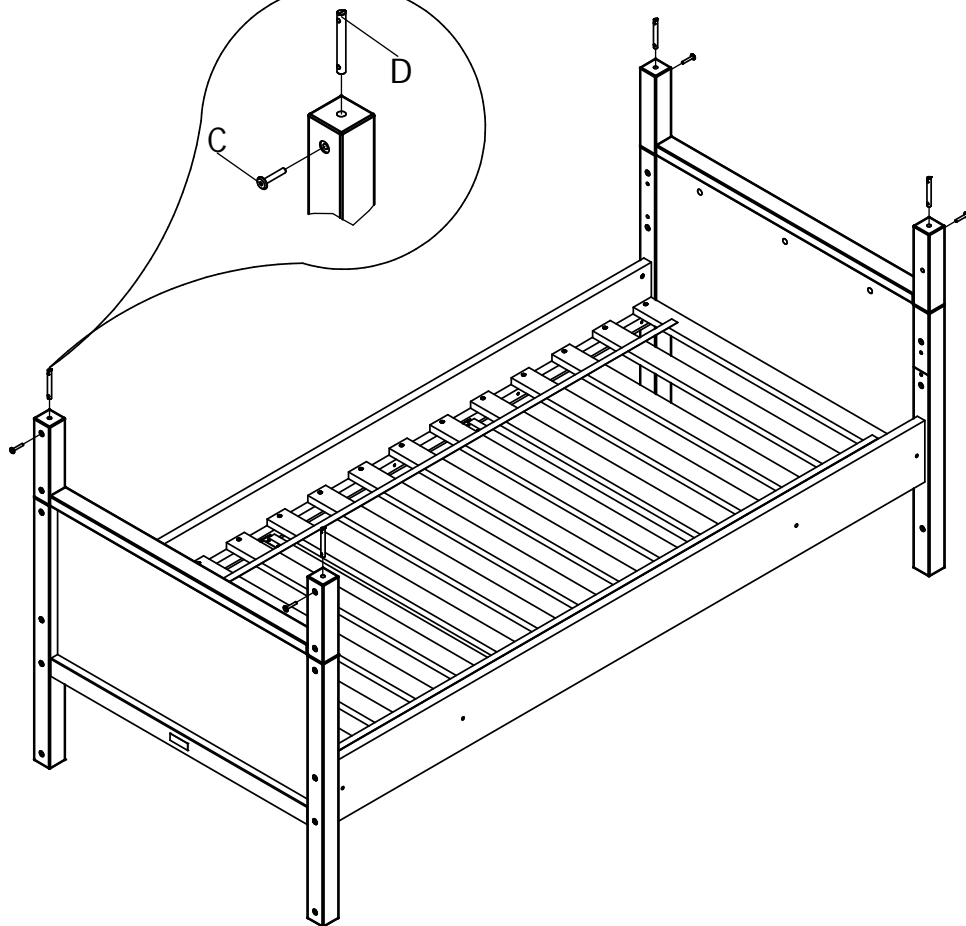

UK
NL
D
F
ESP

MODEL : NORDIC
TYPE : SUPPORTSET BUNKBED
COLOUR : WHITE
ART.CODE : 423139.11.

Distributor:

BOPITA
Edisonweg 3, 6662 NW Elst
The Netherlands

www.bopita.com

04.08.2014.

A	B	C	D	E	F
					
6X	M6	6X M6X35	16X	8X Ø8X40	4X
artcode: 444003		artcode: 444004		artcode: 441013	
artcode: 442013		artcode: 445001			