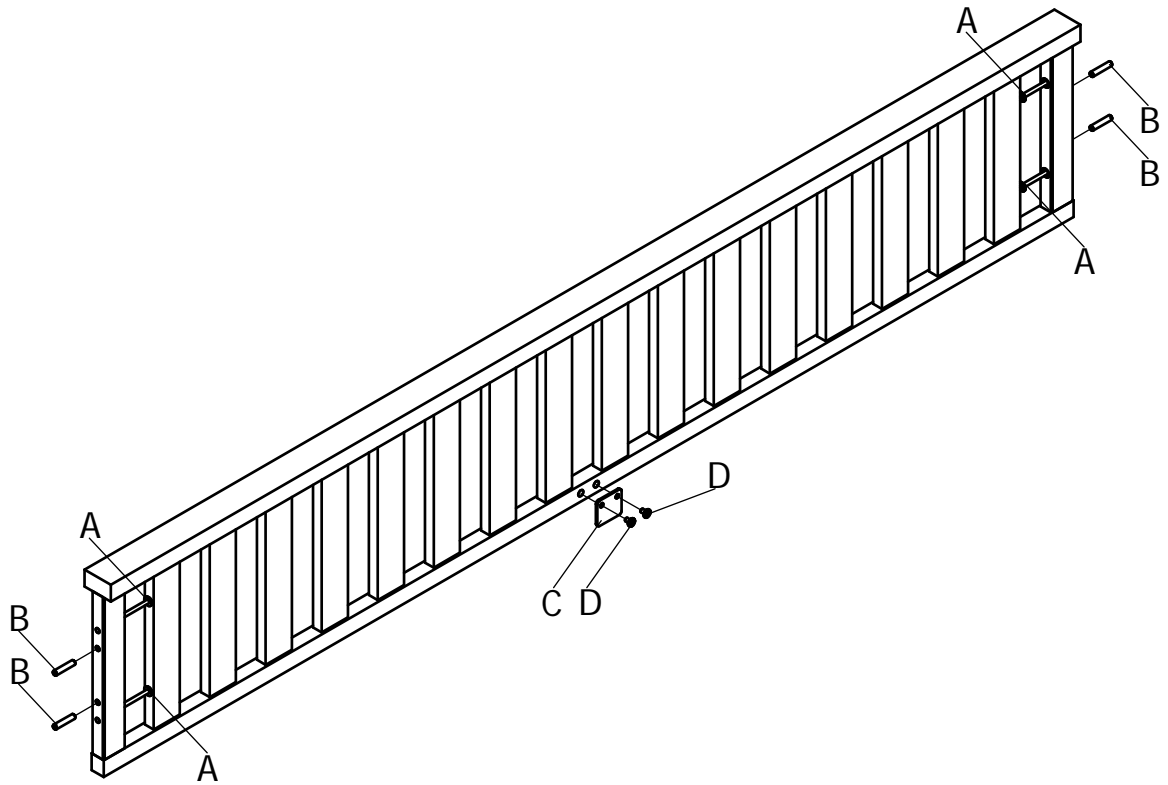

A M6X60 4X artcode: 441040	B Ø8X40 4X artcode:	C 1X artcode: 446026	D M6X10 2X artcode: 441001	E 1X artcode: 445001