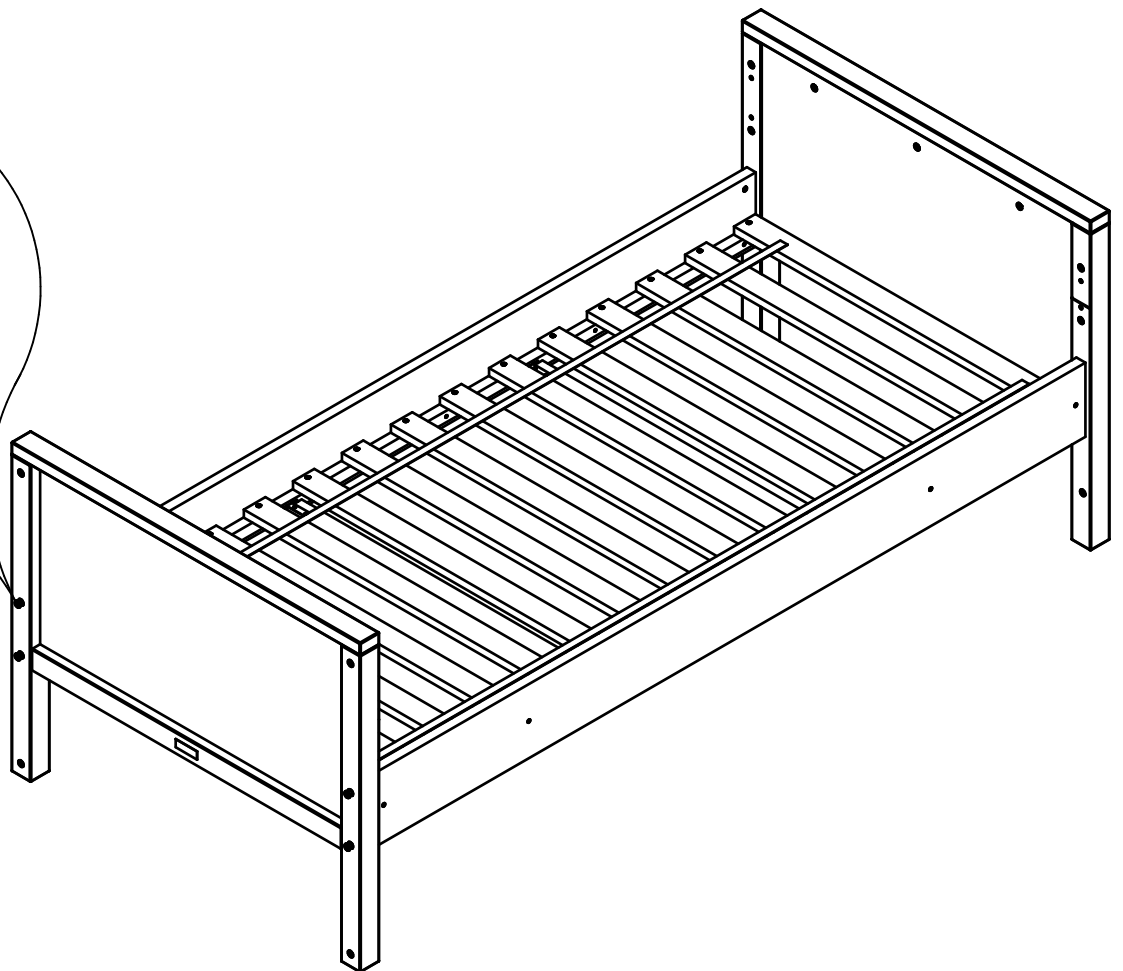

A M6X60 4X artcode: 441040	B Ø8X40 4X artcode:	C 1X artcode: 446026	D M6X10 2X artcode: 441001	E 1X artcode: 445001