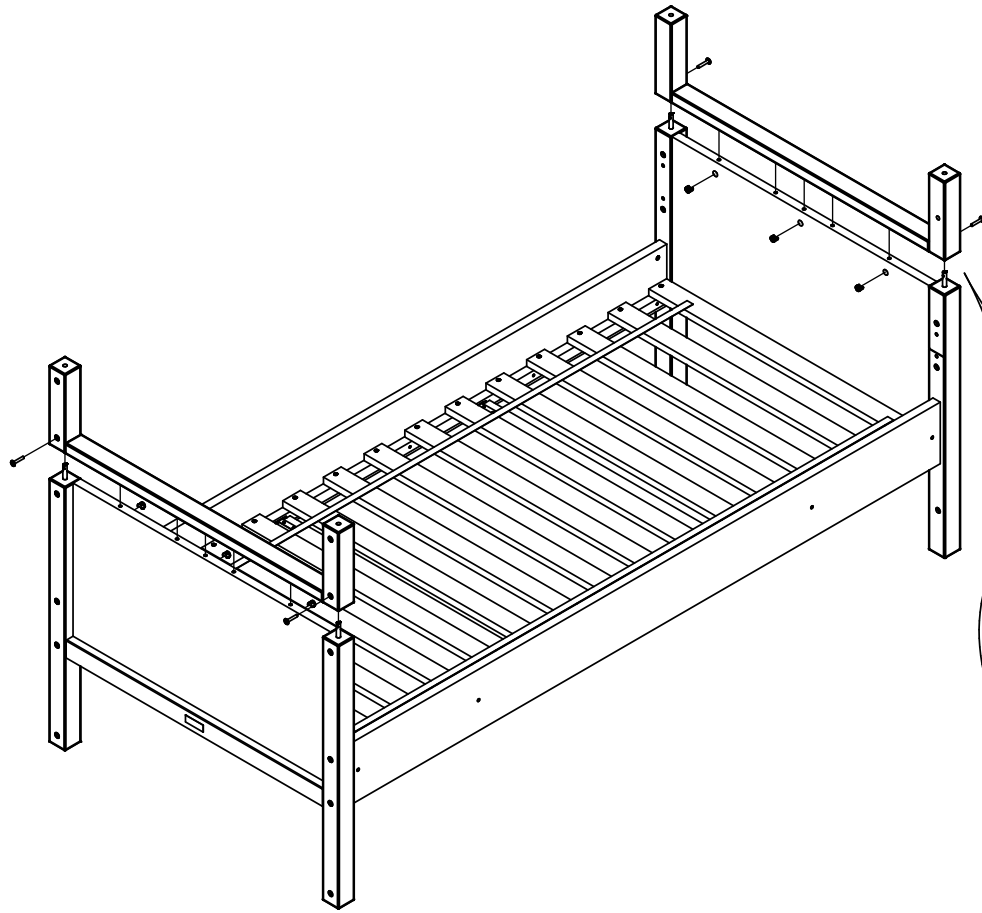

UK
NL
D
F
ESP

MODEL : NORDIC
TYPE : SUPPORTSET BUNKBED
COLOUR : WHITE
ART.CODE : 423139.11.

Distributor:

BOPITA
Edisonweg 3, 6662 NW Elst
The Netherlands

www.bopita.com

04.08.2014.

A	B	C	D	E	F
					
6X	M6	6X M6X35	16X	8X Ø8X40	4X
artcode: 444003		artcode: 444004		artcode: 441013	
artcode: 442013		artcode: 445001			