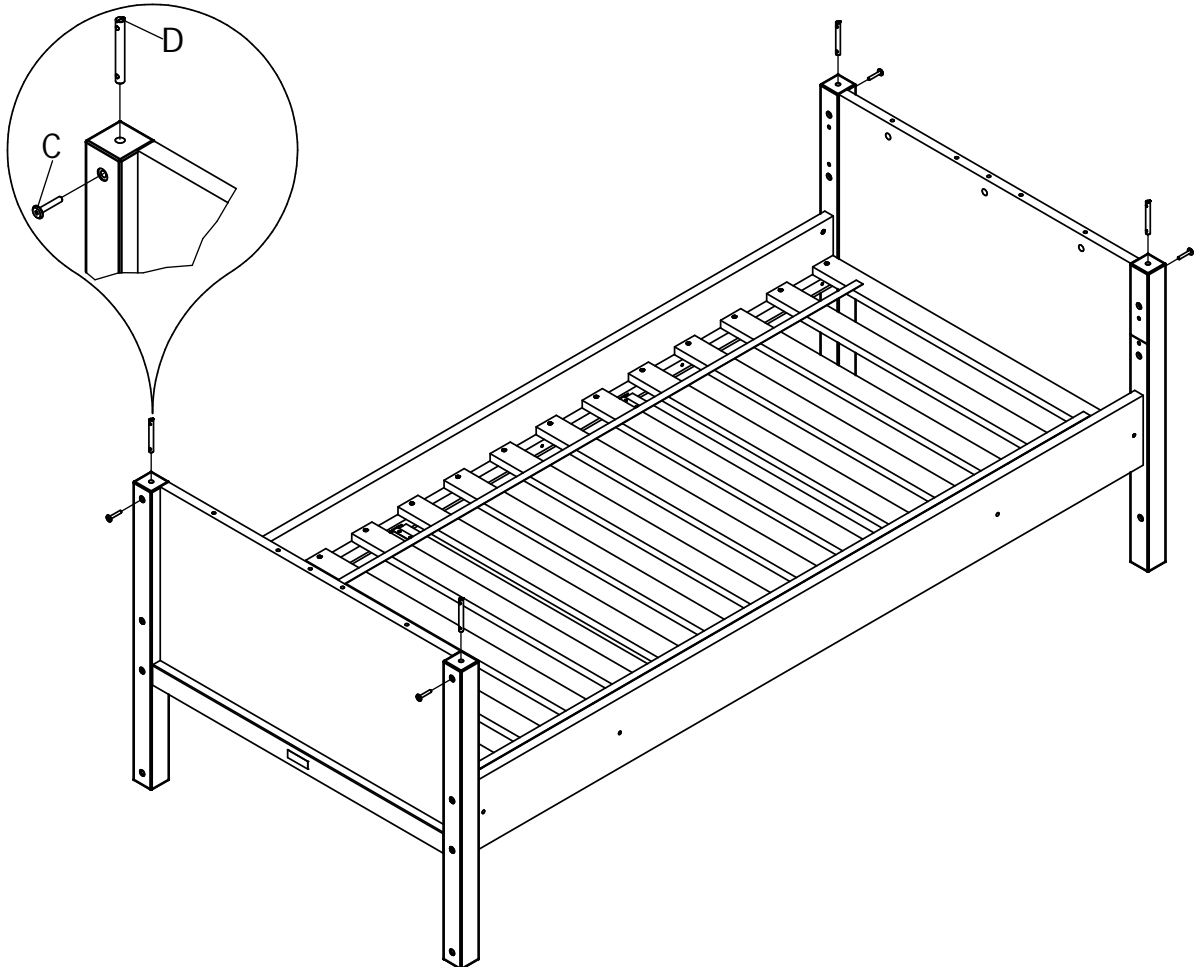

UK
NL
D
F
ESP

MODEL : NORDIC
TYPE : SUPPORTSET BUNKBED
COLOUR : WHITE
ART.CODE : 423139.11.

Distributor:

BOPITA
Edisonweg 3, 6662 NW Elst
The Netherlands

www.bopita.com

04.08.2014.

A	B	C	D	E	F
					
6X	M6	6X M6X35	16X	8X Ø8X40	4X
artcode: 444003		artcode: 444004		artcode: 441013	
artcode: 442013		artcode: 445001			