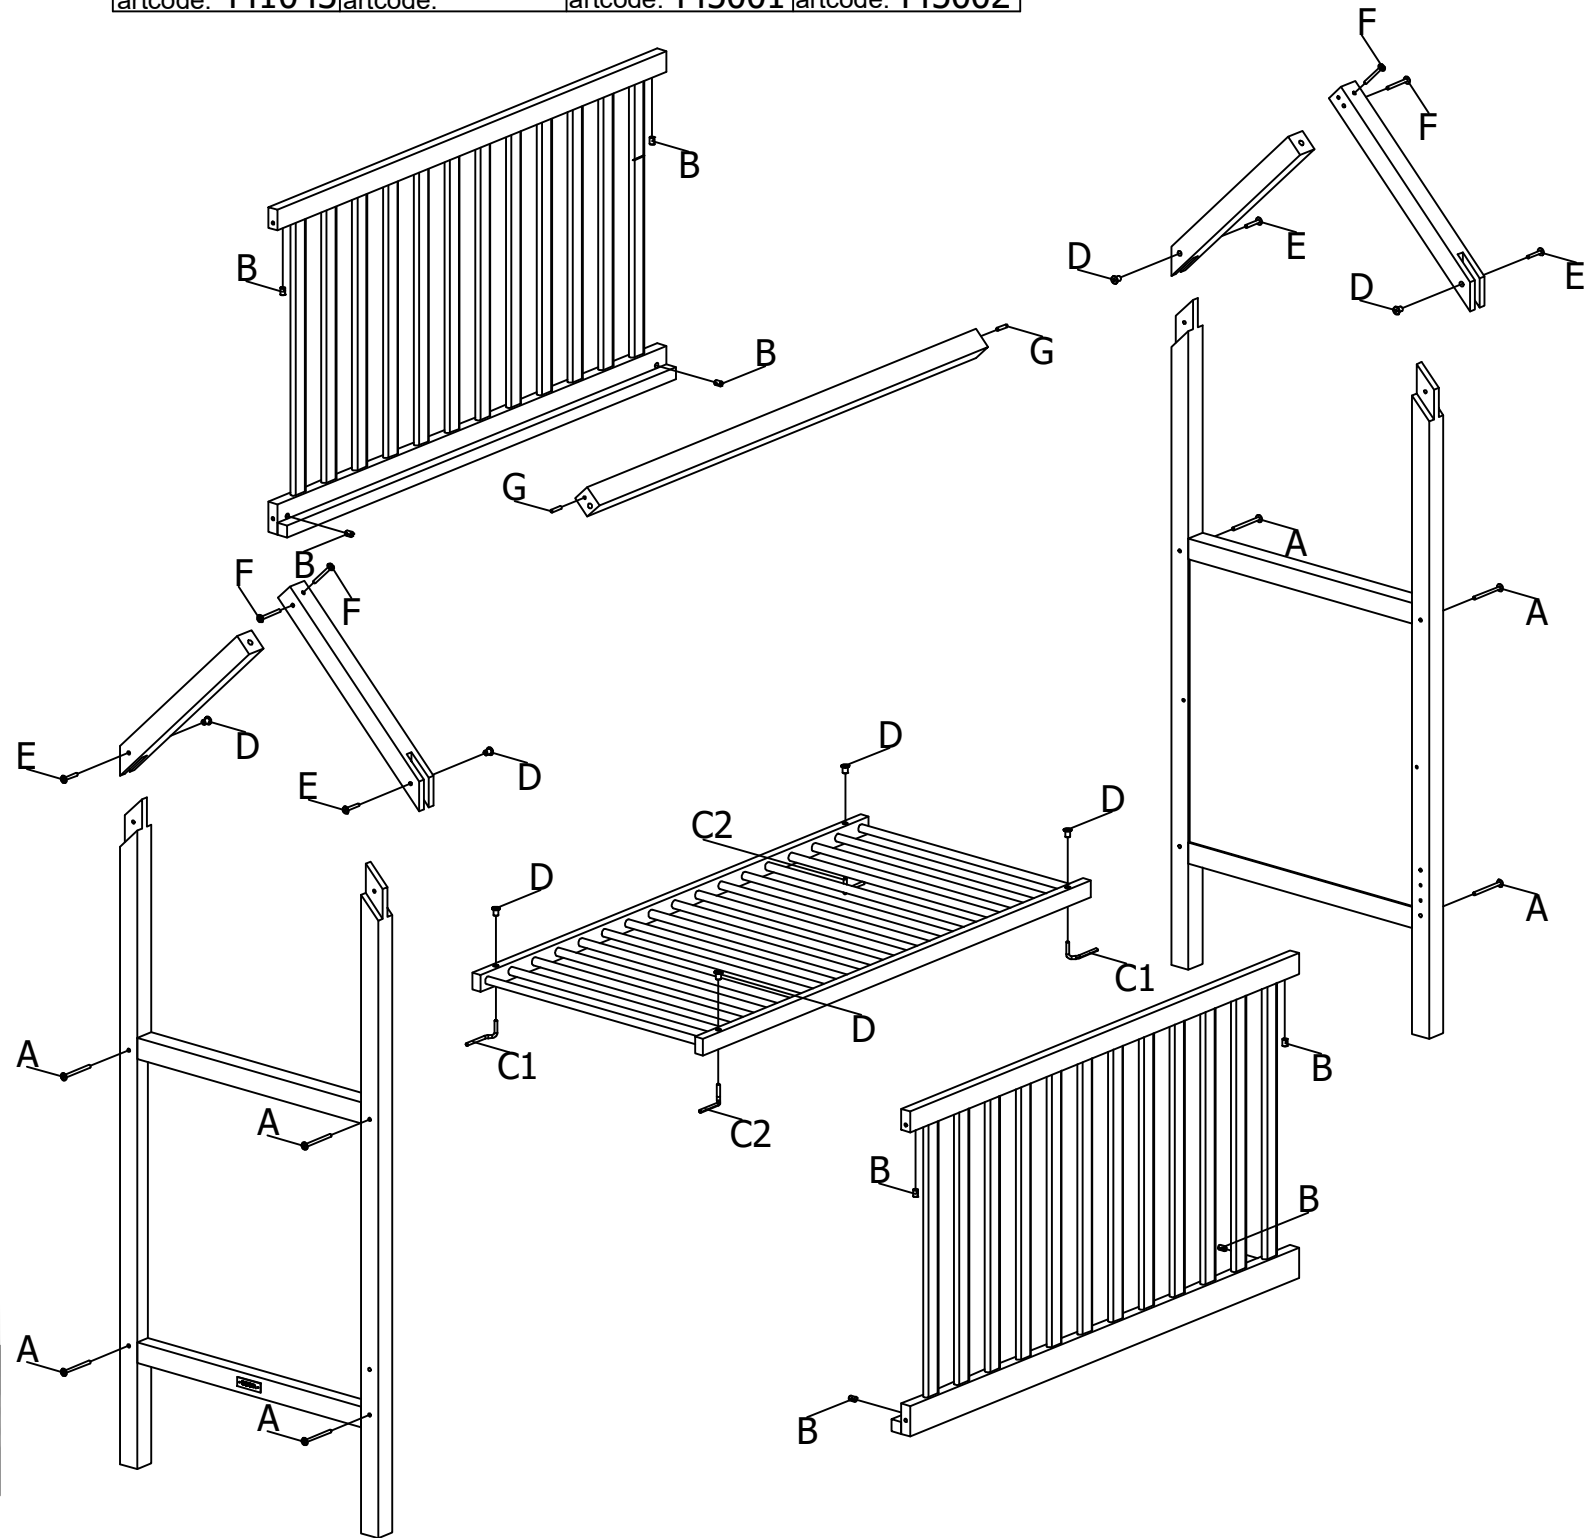

A M6X80 8X	 B M6 8X	 C1 2X	 C2 2X	 D M6 8X	 E M6X35 4X
artcode: 441022		artcode: 442004		artcode: 897024	
artcode: 441043		artcode: 445001		artcode: 445002	

  F M6X60 4X	 G Ø6X30 6X	 H SW4 1X	 I SW5 1X