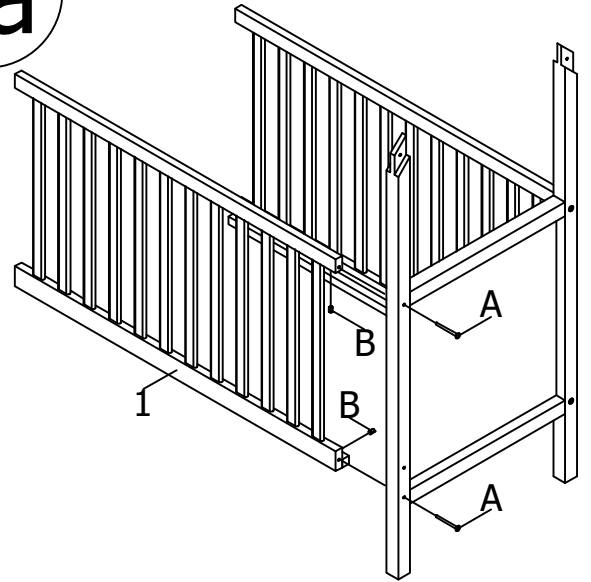

ASSEMBLY INSTRUCTION
MONTAGE HANDLEIDING
MONTAGE ANLEITUNG
NOTICE DE MONTAGE
MANUAL DE MONTAJE

UK
NL
D
F
ESP

MODEL :MY FIRST HOUSE
TYPE :BED 60X120
COLOUR :WHITE
ART.CODE :114041.11

Distributor:

BOPITA
Energieweg 1
6662 NS Elst
The Netherlands

www.bopita.com

24.01.2020.

| | | | | | |
|--|---|--|--|---|--|
|  A M6X80 8X |  B M6 8X |  C1 2X |  C2 2X |  D M6 8X |  E M6X35 4X |
| artcode: 441022 | | artcode: 442004 | | artcode: 897024 | |
| artcode: 441043 | | artcode: 445001 | | artcode: 445002 | |

| | | | |
|--|--|---|---|
|  F M6X60 4X |  G Ø6X30 6X |  H SW4 1X |  I SW5 1X |
|--|--|---|---|

1a

2a

3a

4a

5a

6a

7a